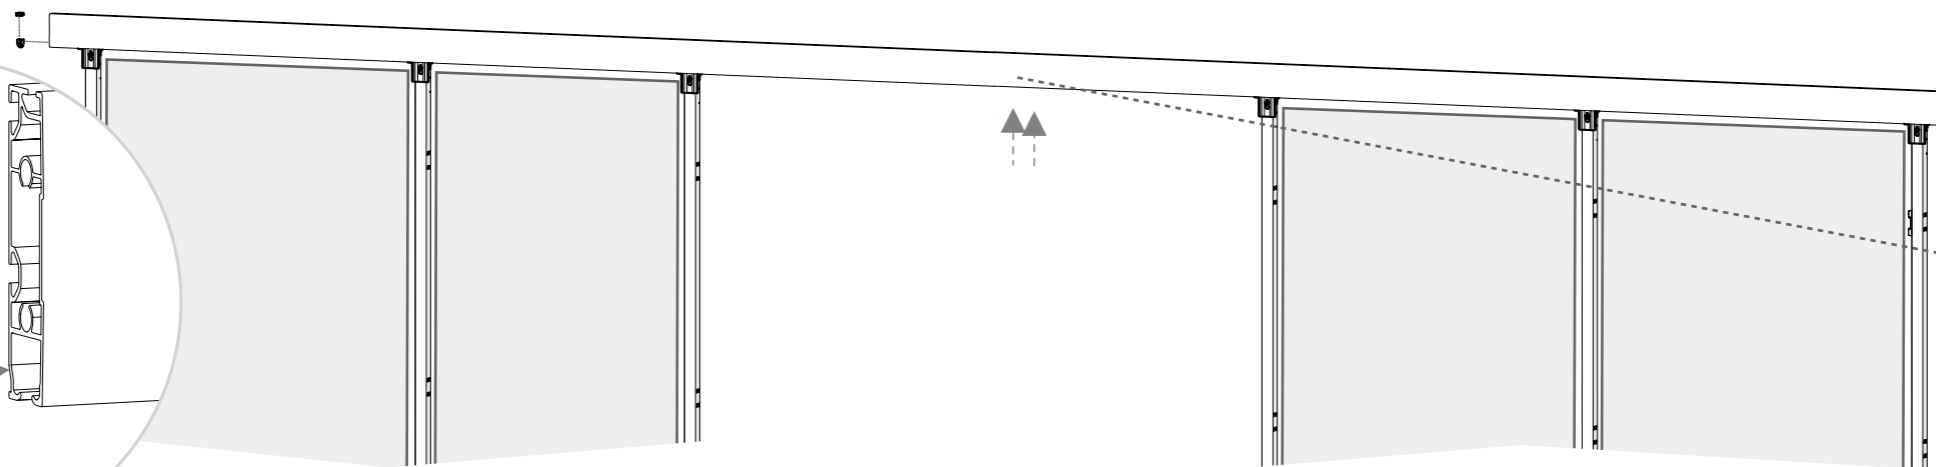

2

DP22-XXX590A
DP42-XXX590A

B20-2H / B20-2S