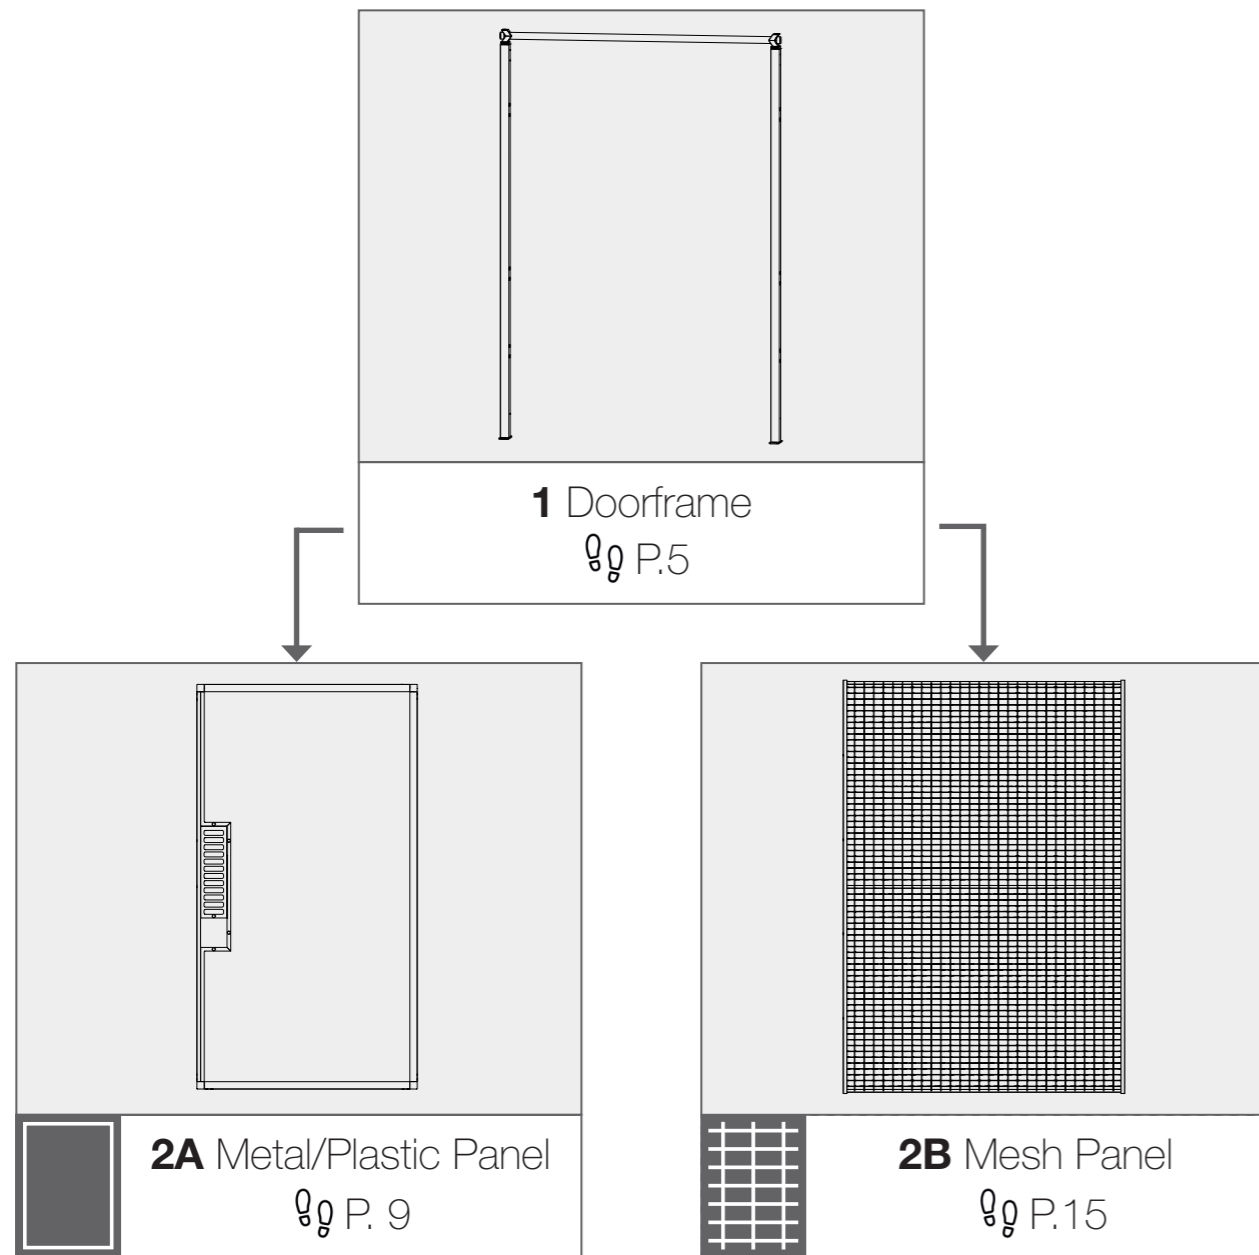

! 1500 mm width panels are not available in sheet metal

D358-XXXXXX_D359-XXXXXX_G3059-X_manual

Decor plate **G3060-XXX**
Lock plate w/o hole **G3059-X**

! Not included

Mesh panel, Metal panel, Plastic panel, Quick fittings