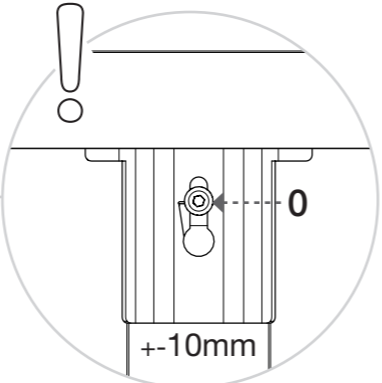

4

80086S / B40-5F / B20-4F

D/DP22-XXX590A

D/DP42-XXX590A