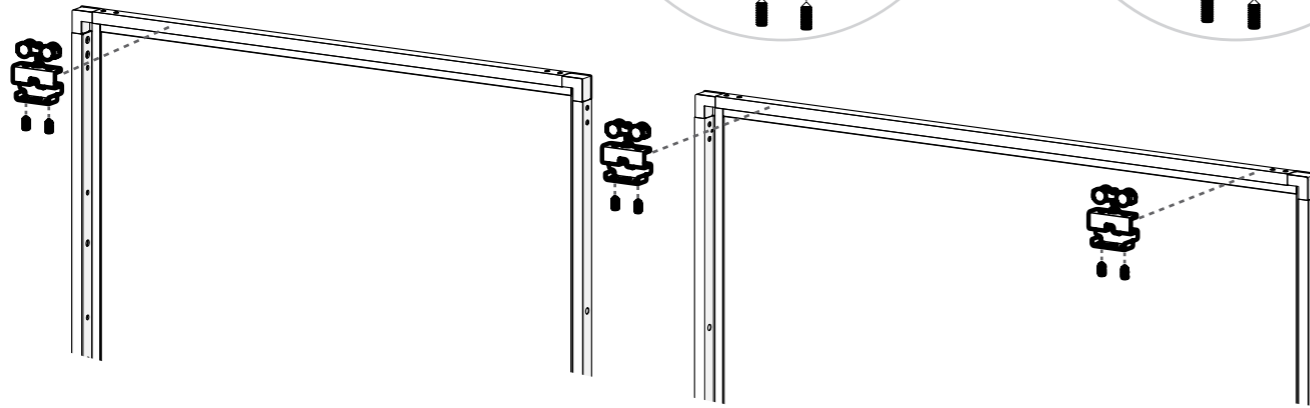

2A Metal/Plastic Panel

1

DP22-XXX590A
DP42-XXX590A

B20-3K

2

DP22-XXX590A
DP42-XXX590A

B20-2H / B20-2S