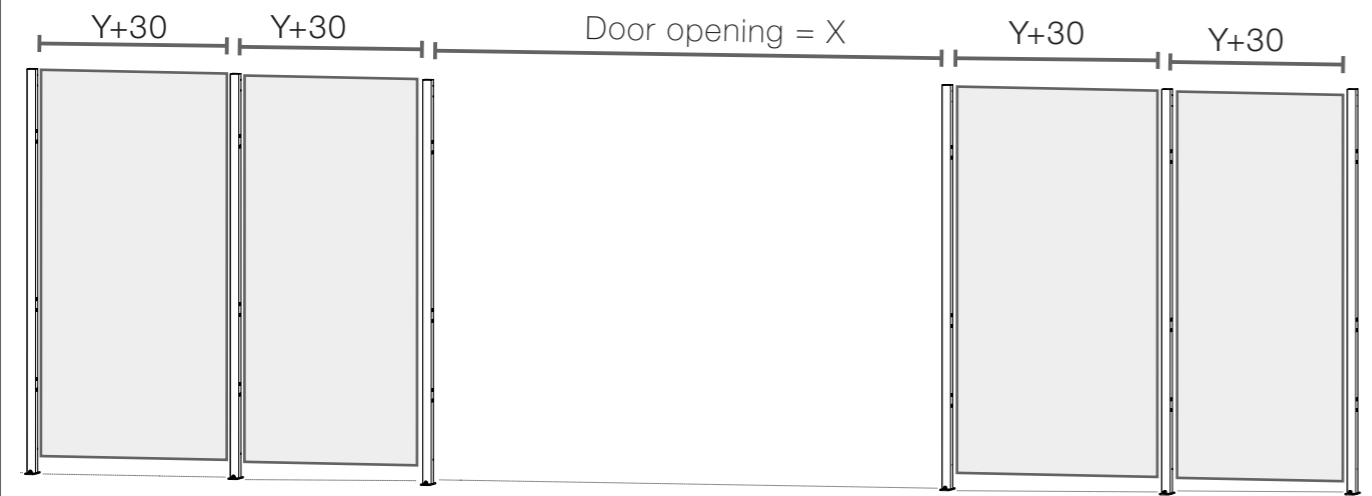

! 1500 mm width panels are not available in sheet metal

D358-XXXXXX_D359-XXXXXX_G3059-X_manual

Decor plate **G3060-XXX**
Lock plate w/o hole **G3059-X**

! Not included

Mesh panel, Metal panel, Plastic panel, Quick fittings

T11-3-XXX04 Manual **B00-002** **B00-050**

Cover strip for metal/plastic panel

Post 50x50/70x70

1 Doorframe

1   X-Guard assembly instruction anchor bolts
 X-Guard_Classic_manual

D/DP22-XXX590A

D/DP42-XXX590A