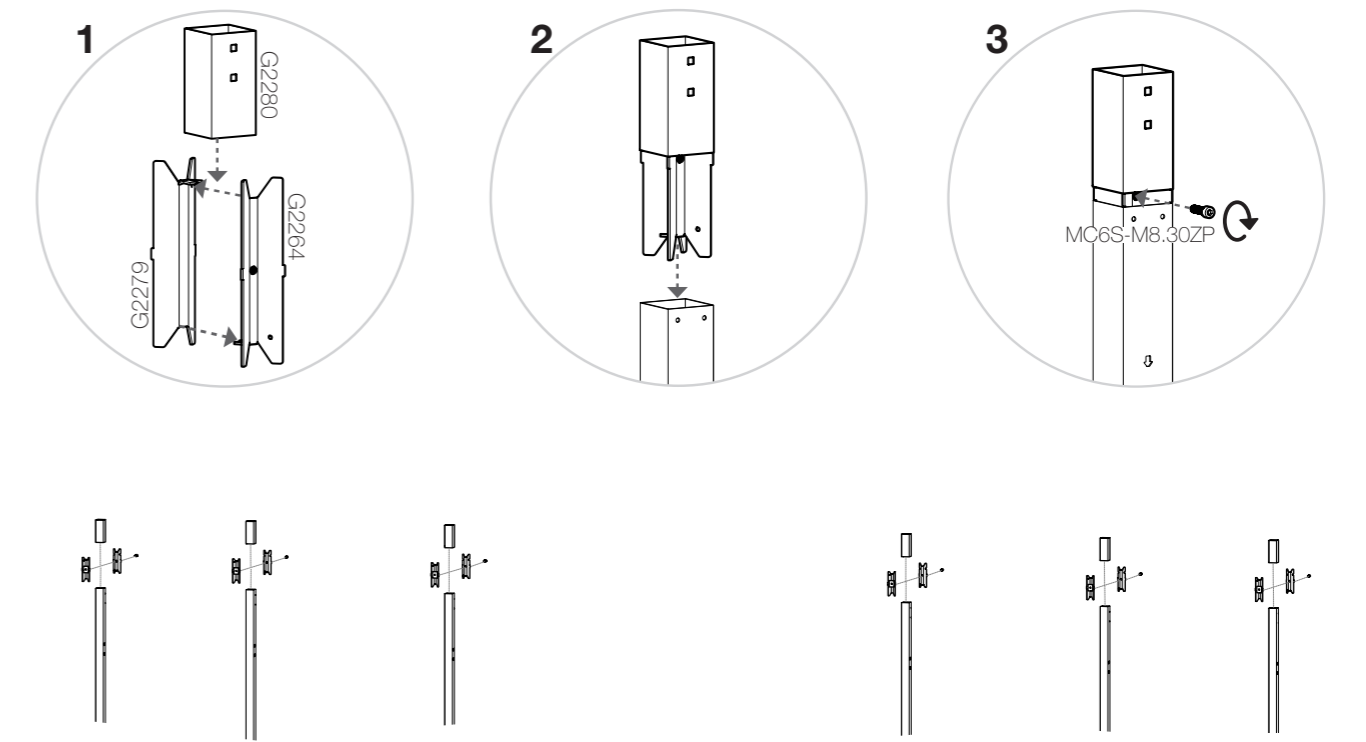

1 Doorframe

1 X-Guard assembly instruction anchor bolts
X-Guard_Classic_manual

D/DP22-XXX590A

D/DP42-XXX590A

X-Guard_Premium_70x70_assembly_guide

2 B20-4F

D/DP22-XXX590A

D/DP42-XXX590A