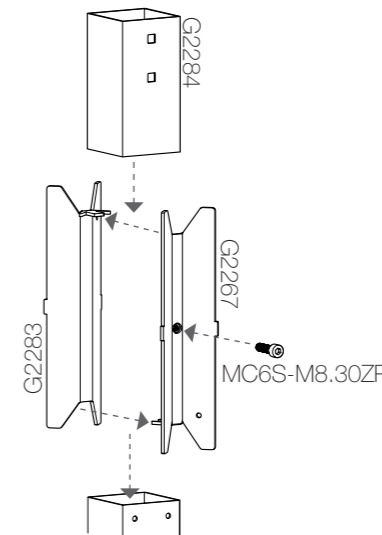

D44-XXX140