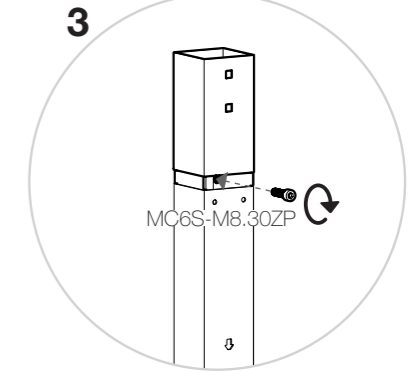

1 Doorframe

1

x-guard assembly instruction anchor bolts

X-Guard_Classic_manual

D24-XXX140

X: Opening

D44-XXX140

X-Guard_Premium_70x70_assembly_guide

2

B20-4F

D24-XXX140

1

2

3

D44-XXX140

B40-5F