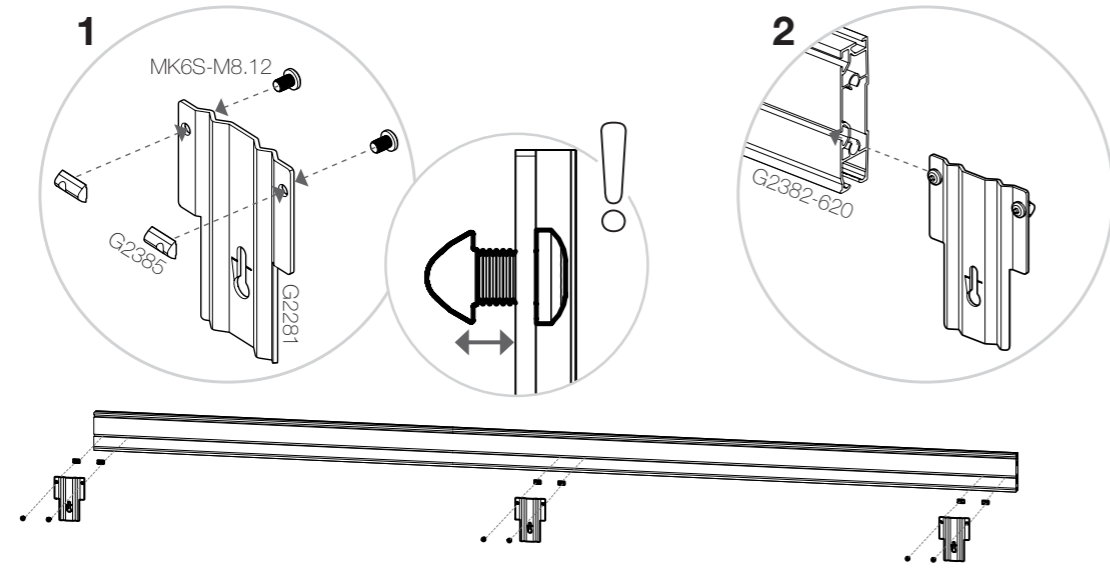

3

B20-4F / B40-5F

D24-XXX140
D44-XXX140