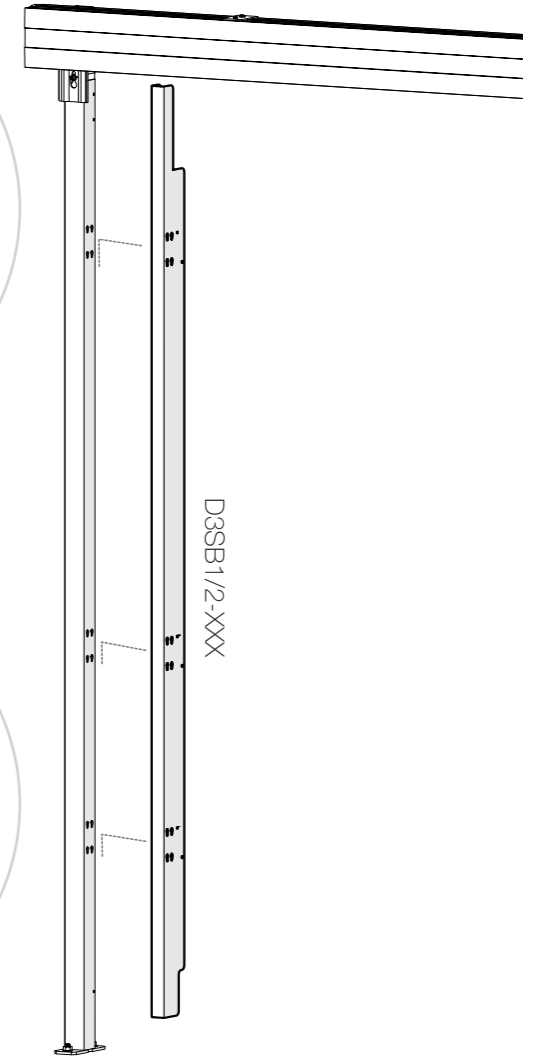

7

D24-XXX140