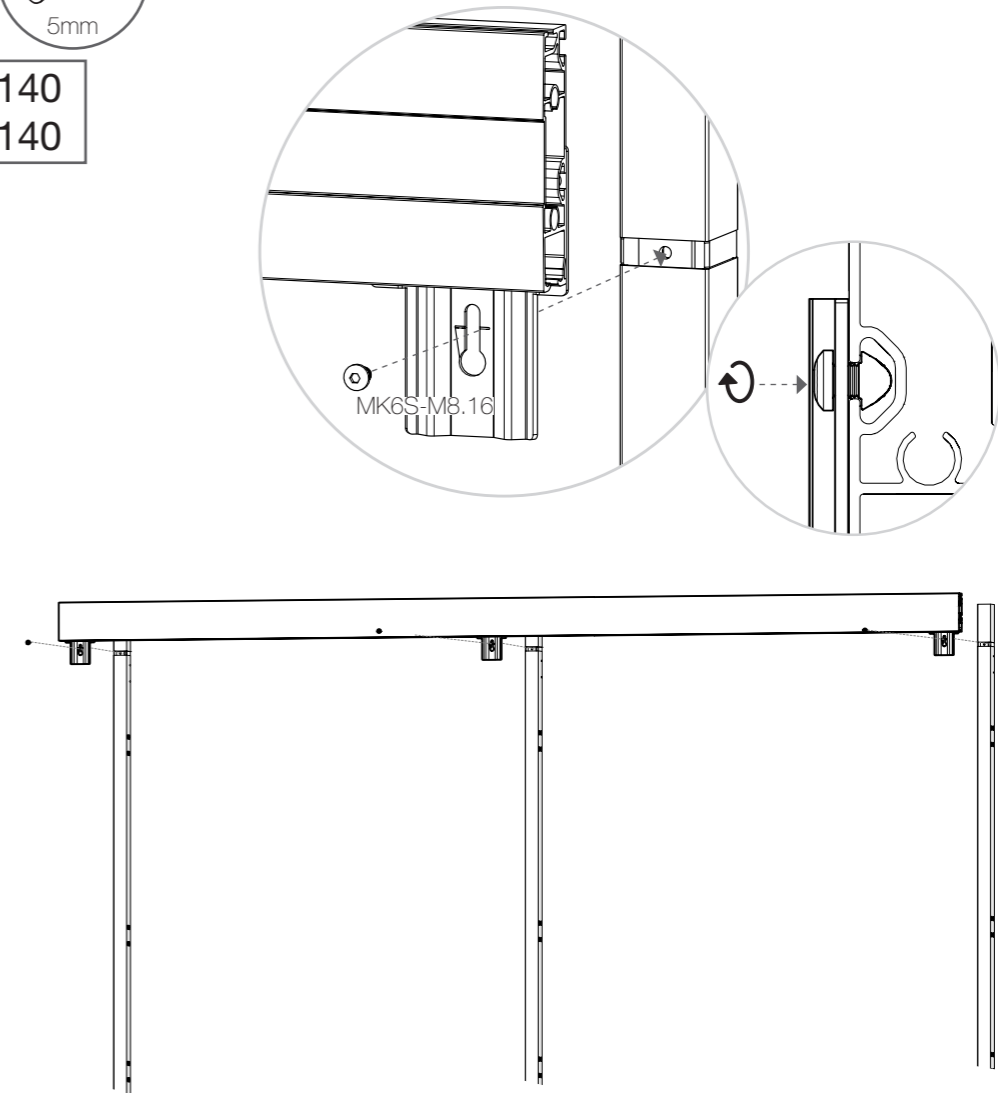

4

B20-4F / B40-5F

D24-XXX140
D44-XXX140