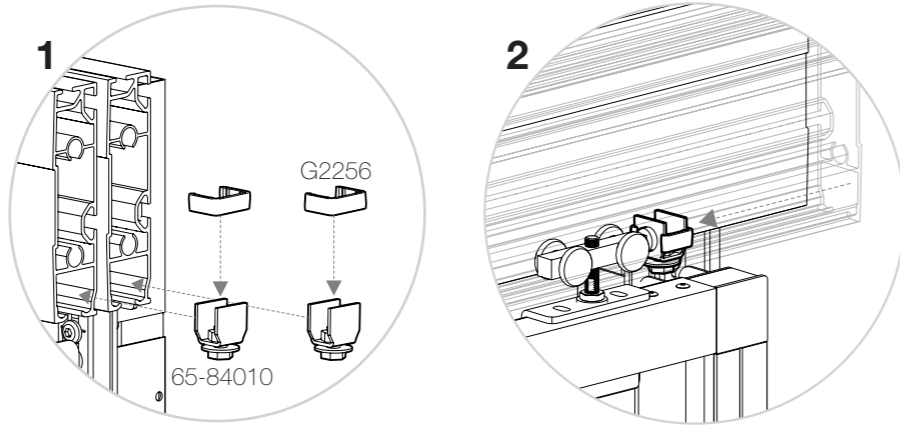

4

D24-XXX140
D44-XXX140

B20-2S / B24-4C