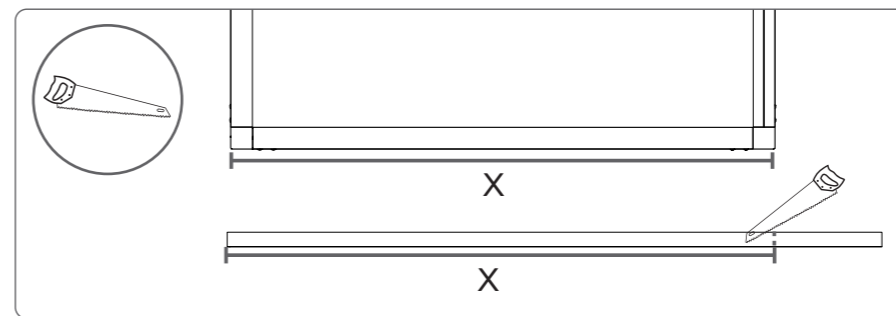

2

B00-077

D24-XXX140
D44-XXX140