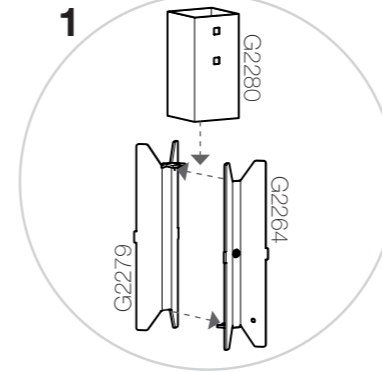

! 1500 mm width panels are not available in sheet metal

D358-XXXXXX_D359-XXXXXX_G3059-X_manual
 Decor plate **G3060-XXX**
 Lock plate w/o hole **G3059-X**

! Not included

Mesh panel, Sheet metal panel, Plastic panel, Quick fittings

X: Opening

D44-XXX140

 X-Guard_Premium_70x70_assembly_guide

2

B20-4F

D24-XXX140

1

2