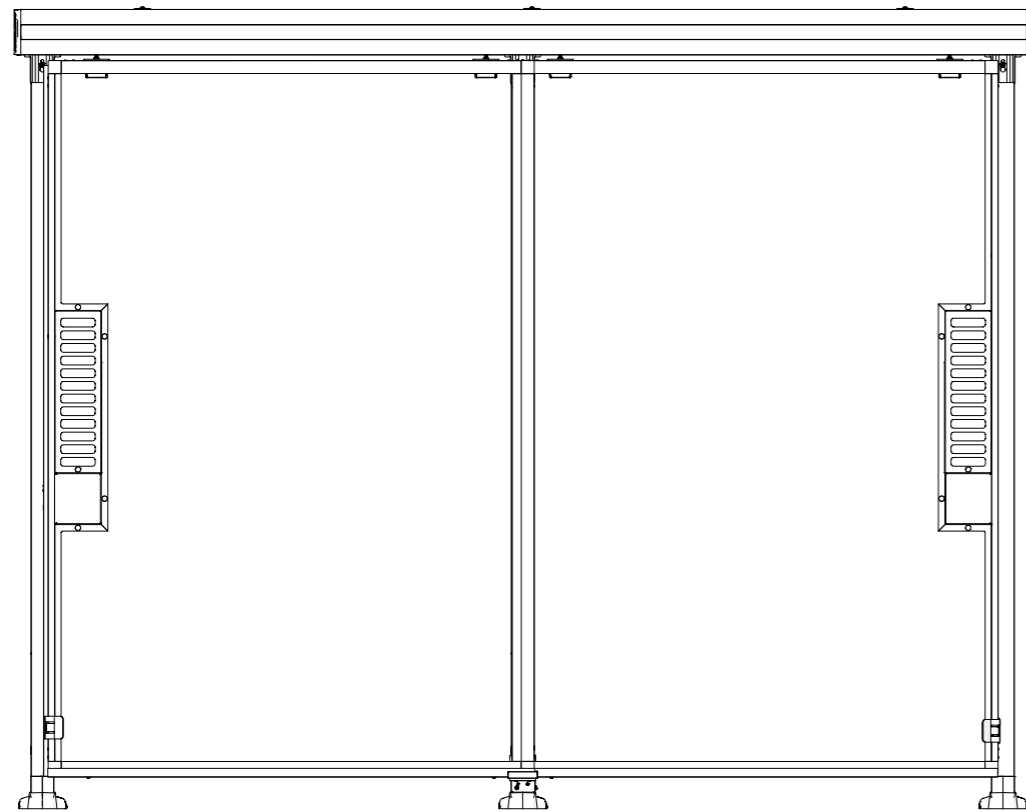

D44-XXX140