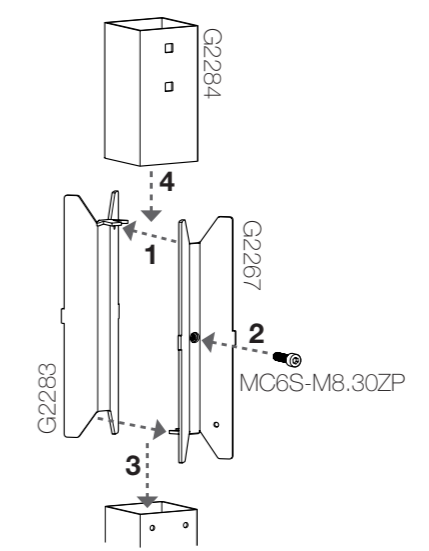

! 1500 mm width panels are not available in sheet metal

99 → [D358-XXXXXX_D359-XXXXXX_G3059-X_manual](#)
 Decor plate **G3060-XXX**
 Lock plate w/o hole **G3059-X**

! Not included

Mesh panel, sheet metal panel, plastic panel

B00-002

B00-050

Post 50x50/70x70

1 Doorframe

1

X-Guard assembly instruction anchor bolts

D/DP24-XXX290
D/DP44-XXX290

D/DP44-XXX290

X-Guard_Premium_70x70_assembly_guide

2

B20-4F

D/DP24-XXX290

D/DP44-XXX290

B40-5F

6

5mm

B24-4D

D/DP24-XXX290

7

D/DP24-XXX290

D/DP44-XXX290

D/DP24-XXX290

D/DP44-XXX290

2 Metal/Plastic/Mesh panel