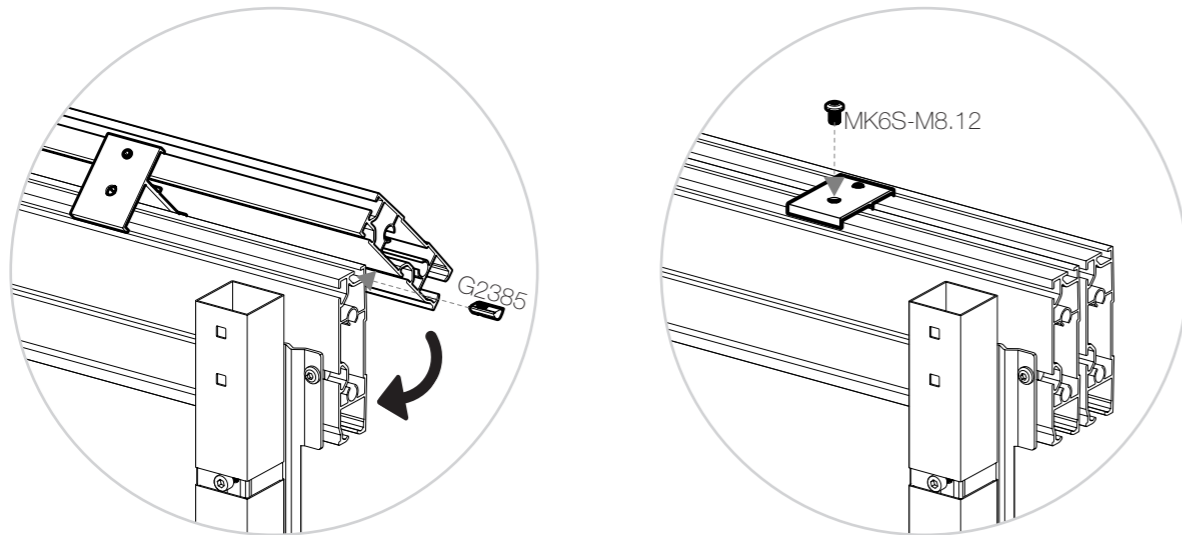

6

5mm

B24-4D

D/DP24-XXX290