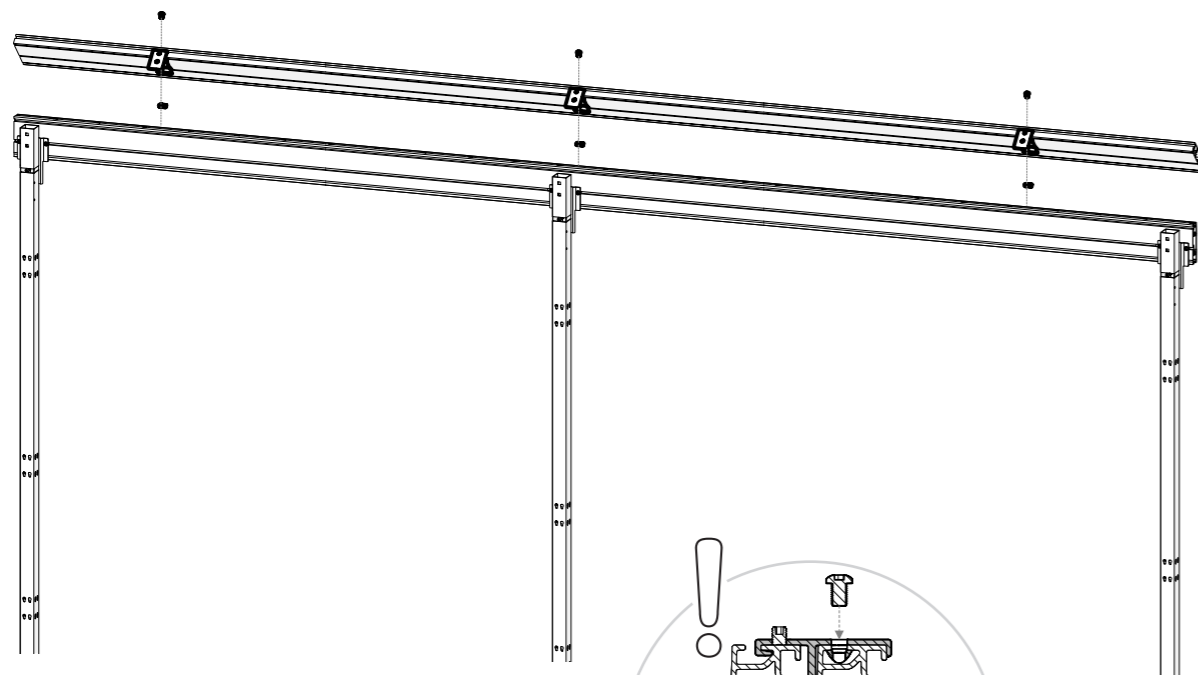

6

5mm

B24-4D

D/DP24-XXX290