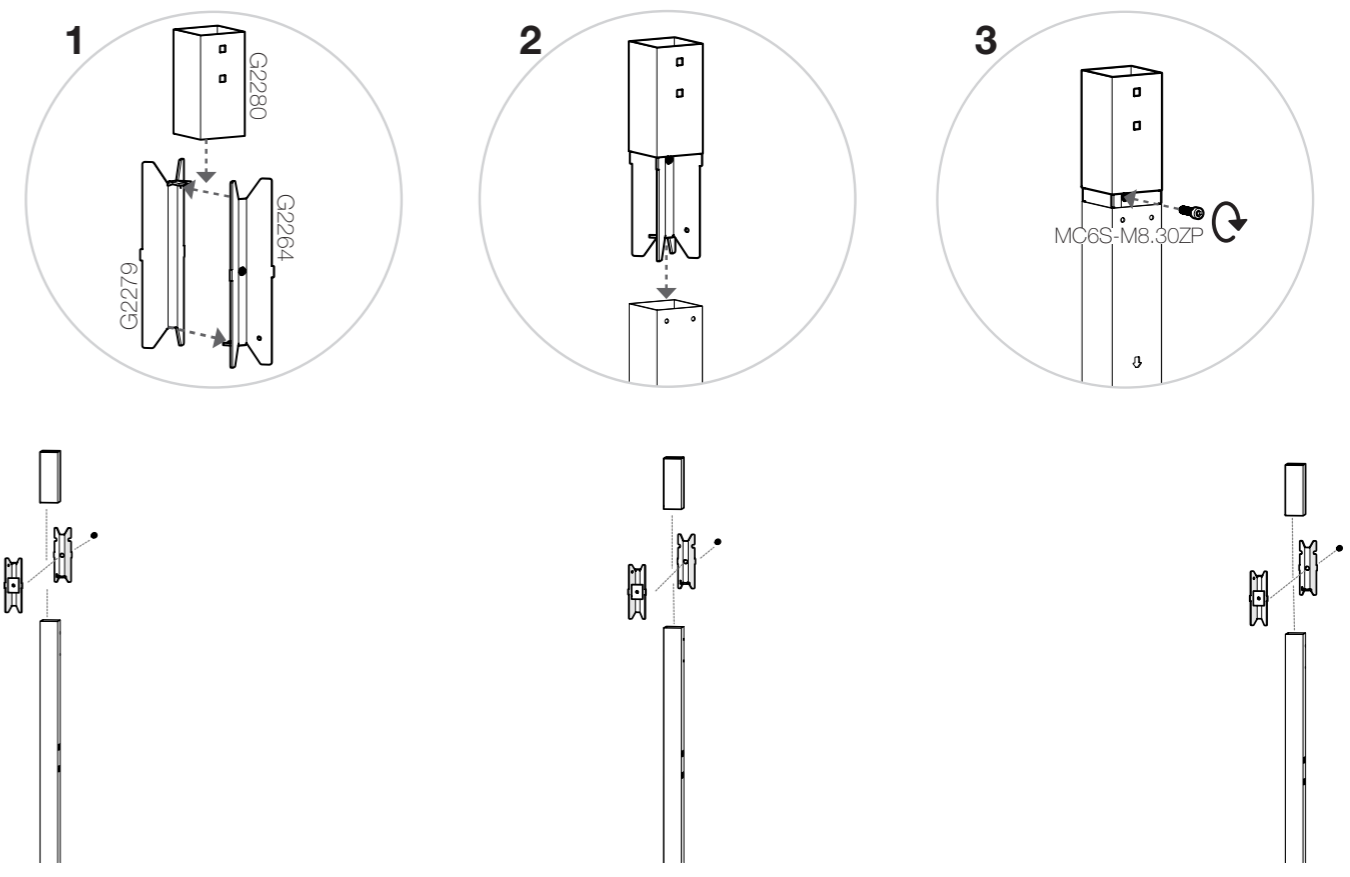

X-Guard_Premium_70x70_assembly_guide

2

B20-4F

D/DP24-XXX290

D/DP44-XXX290

B40-5F