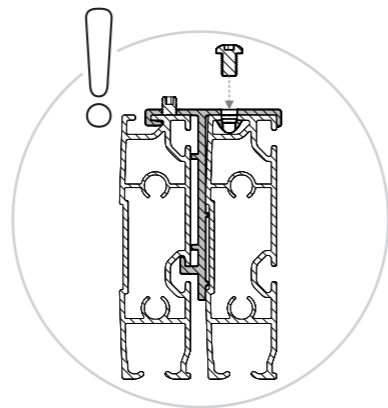

! 1500 mm width panels are not available in sheet metal

99 → [D358-XXXXXX_D359-XXXXXX_G3059-X_manual](#)
 Decor plate **G3060-XXX**
 Lock plate w/o hole **G3059-X**

! Not included

Mesh panel, sheet metal panel, plastic panel

B00-002

B00-050

Post 50x50/70x70

1 Doorframe

1

X-Guard assembly instruction anchor bolts

D/DP24-XXX290
D/DP44-XXX290

D/DP44-XXX290

X-Guard_Premium_70x70_assembly_guide

2

B20-4F

D/DP24-XXX290

D/DP44-XXX290

B40-5F

6

5mm

B24-4D

D/DP24-XXX290

7

D/DP24-XXX290

D/DP44-XXX290

D/DP24-XXX290

D/DP44-XXX290

2 Metal/Plastic/Mesh panel