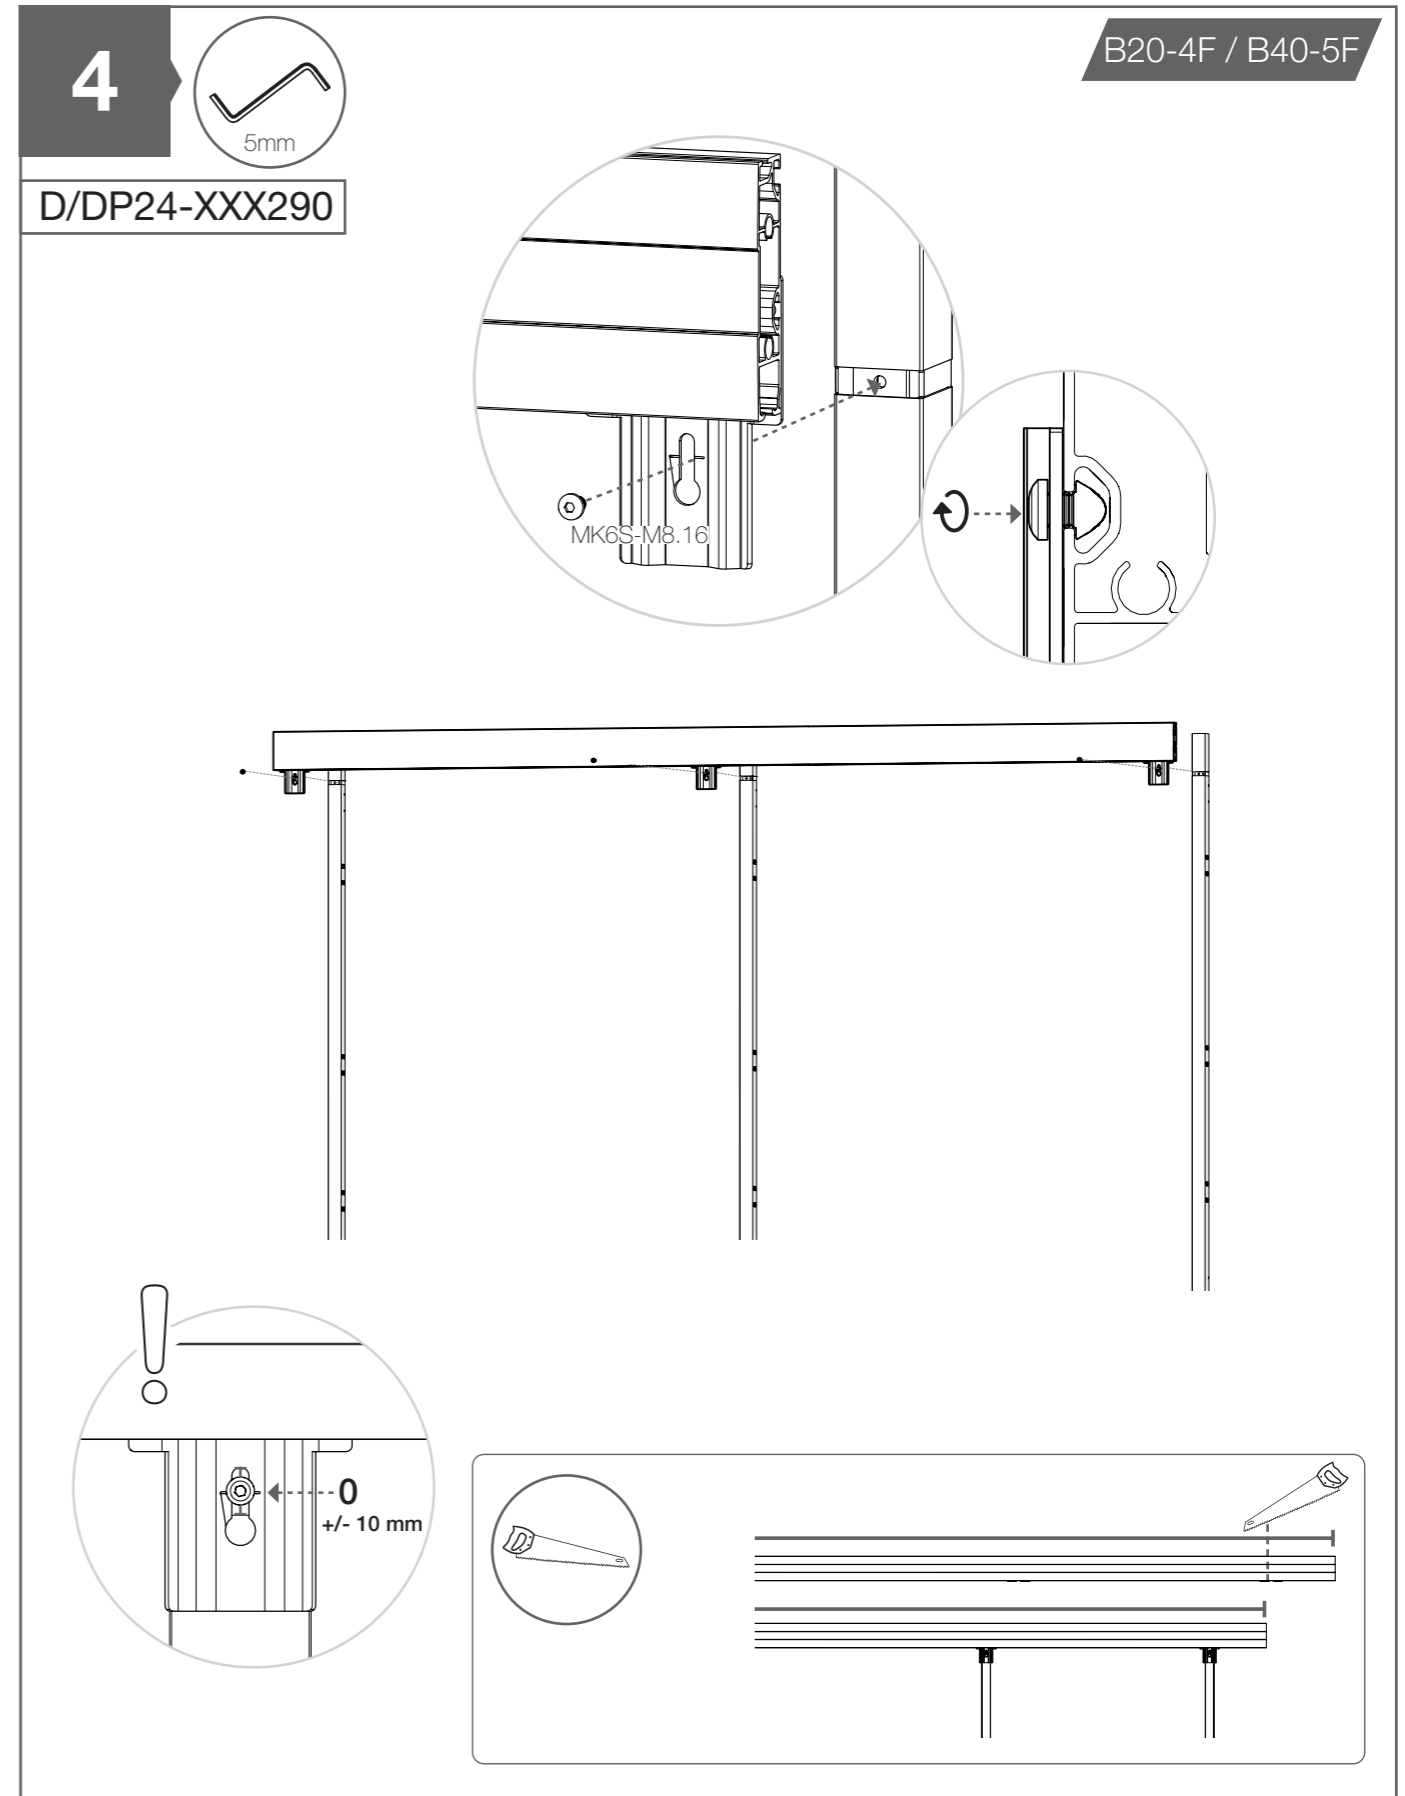

! 1500 mm width panels are not available in sheet metal

99 → [D358-XXXXXX_D359-XXXXXX_G3059-X_manual](#)
 Decor plate **G3060-XXX**
 Lock plate w/o hole **G3059-X**

! Not included

Mesh panel, sheet metal panel, plastic panel

B00-002

B00-050

Post 50x50/70x70

1 Doorframe

1

X-Guard assembly instruction anchor bolts

D/DP24-XXX290
D/DP44-XXX290

D/DP44-XXX290

X-Guard_Premium_70x70_assembly_guide

2

B20-4F

D/DP24-XXX290

D/DP44-XXX290

B40-5F

6

5mm