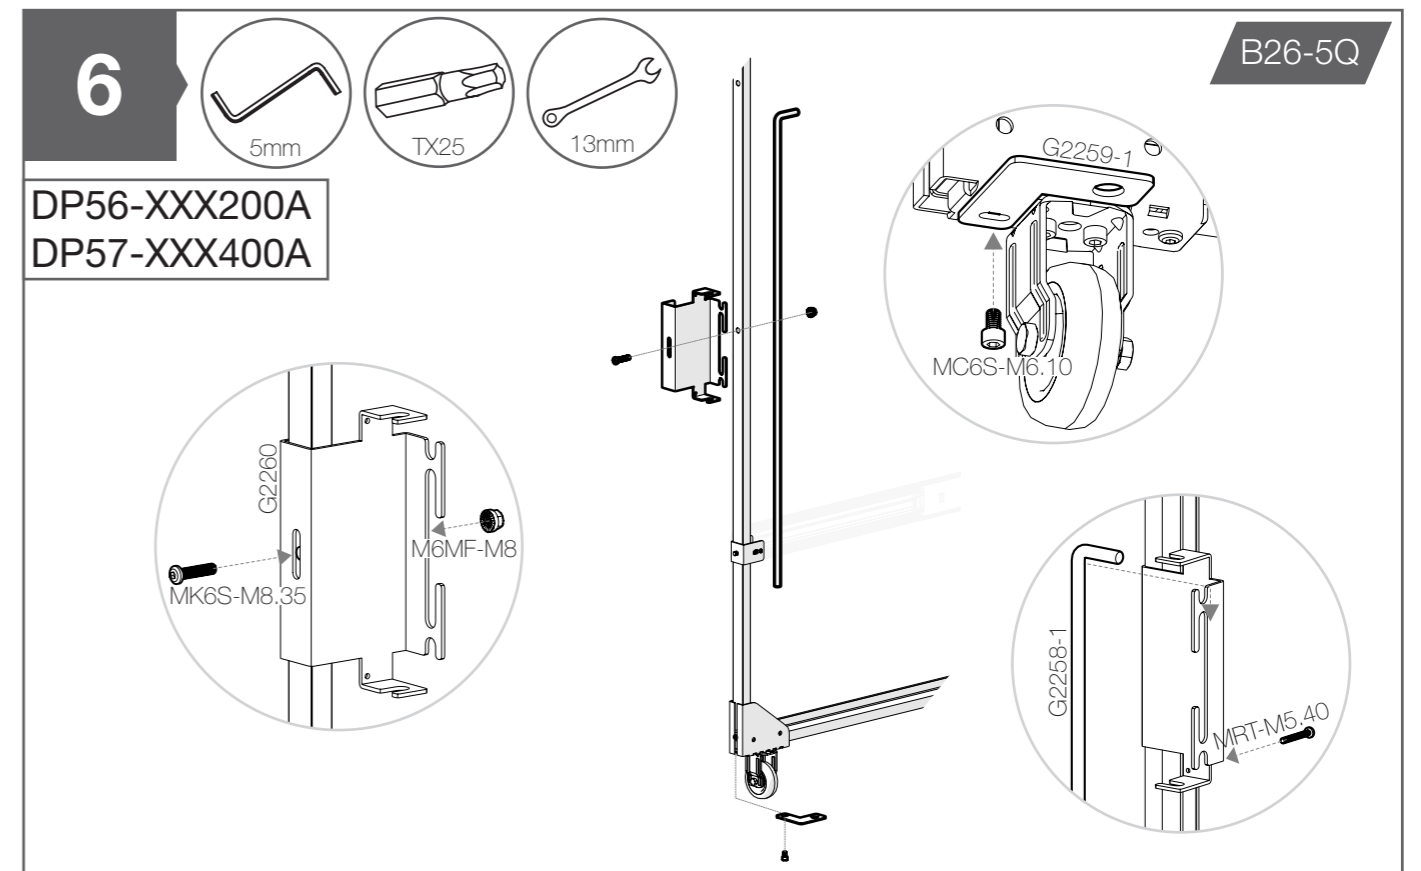

10mm

! Not included

Mesh panel, Sheet metal panel, Plastic panel, Quick fittings

B00-050

Post 70x70

1A Metal/Plastic panel

1

→ X-Guard assembly instruction anchor bolts

→ X-Guard_Premium_70x70_assembly_guide

DP56-XXX200A
DP57-XXX400A

Qty 2 (DP56), 4 (DP57)

2

T01-23

DP56-XXX200A
DP57-XXX400A

10

DP56-XXX200A
DP57-XXX400A