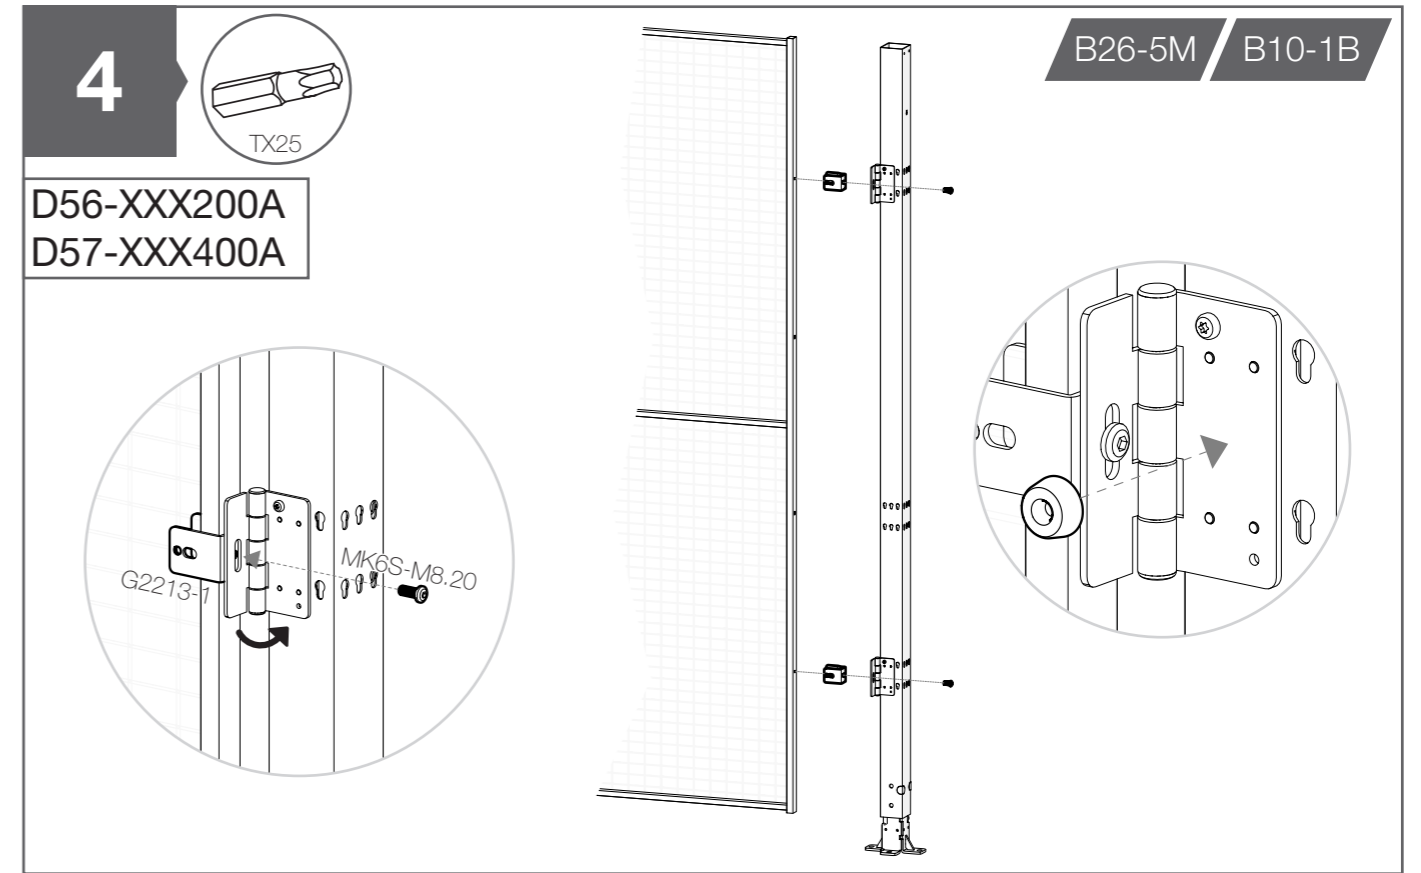

10mm

! Not included

Mesh panel, Sheet metal panel, Plastic panel, Quick fittings

B00-050

Post 70x70

1A Metal/Plastic panel

1

→ X-Guard assembly instruction anchor bolts

DP56-XXX200A

DP57-XXX400A

1

x-guard assembly instruction anchor bolts

D56-XXX200A
D57-XXX400A

2

T01-23

D56-XXX200A
D57-XXX400A

7  

D56-XXX200A
D57-XXX400A

B26-5T

8 

DP56-XXX200A
DP57-XXX400A

B26-5T

D57-XXX400A:   Step 2

9  