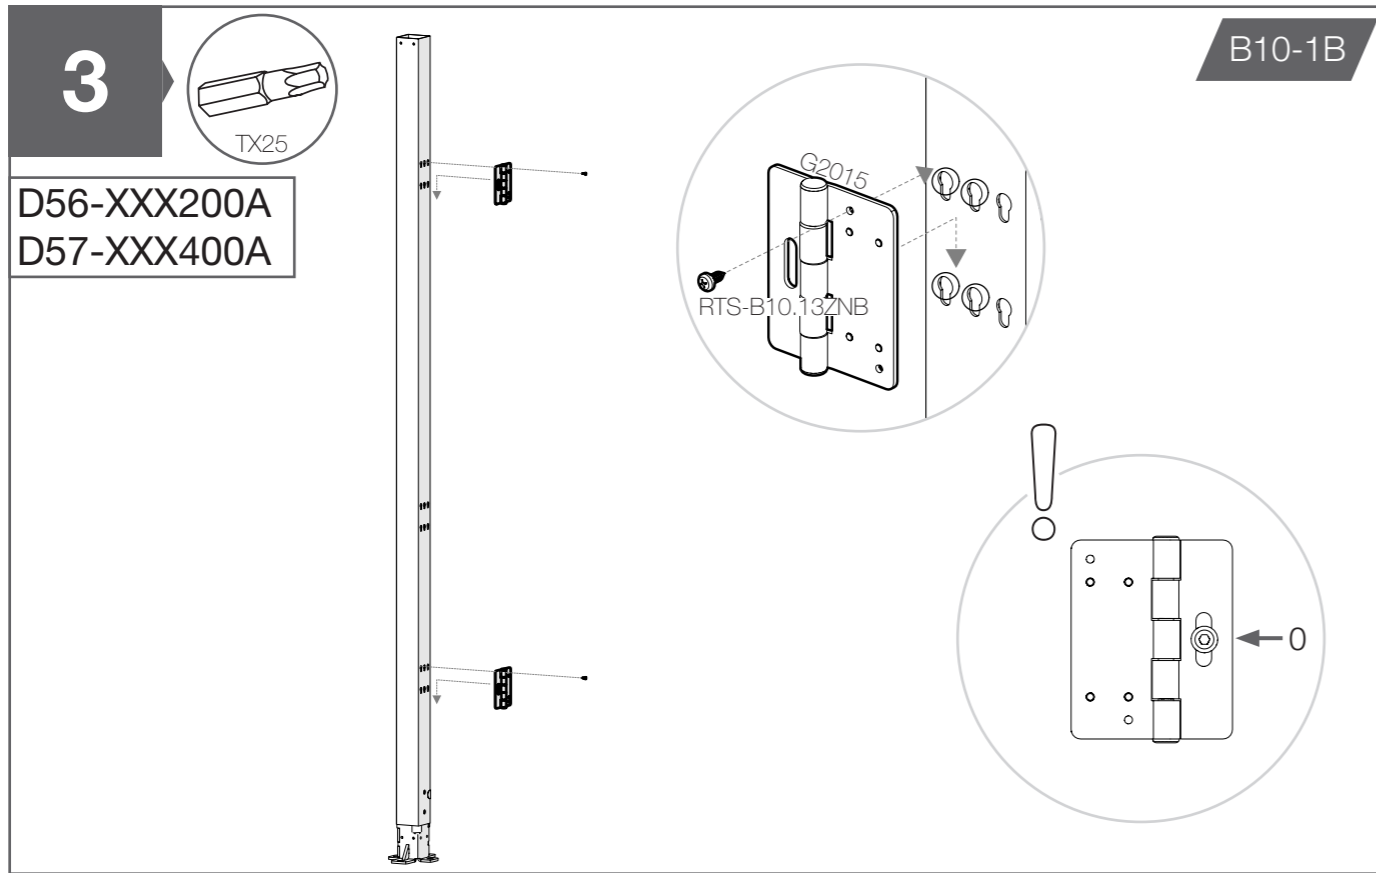

10mm

! Not included

Mesh panel, Sheet metal panel, Plastic panel, Quick fittings

B00-050

Post 70x70

1A Metal/Plastic panel

1

→ X-Guard assembly instruction anchor bolts

DP56-XXX200A

DP57-XXX400A

1

x-guard assembly instruction anchor bolts

D56-XXX200A
D57-XXX400A

2

T01-23

D56-XXX200A
D57-XXX400A

7  

D56-XXX200A
D57-XXX400A

B26-5T

8 

DP56-XXX200A
DP57-XXX400A

B26-5T

D57-XXX400A:   Step 2

9  