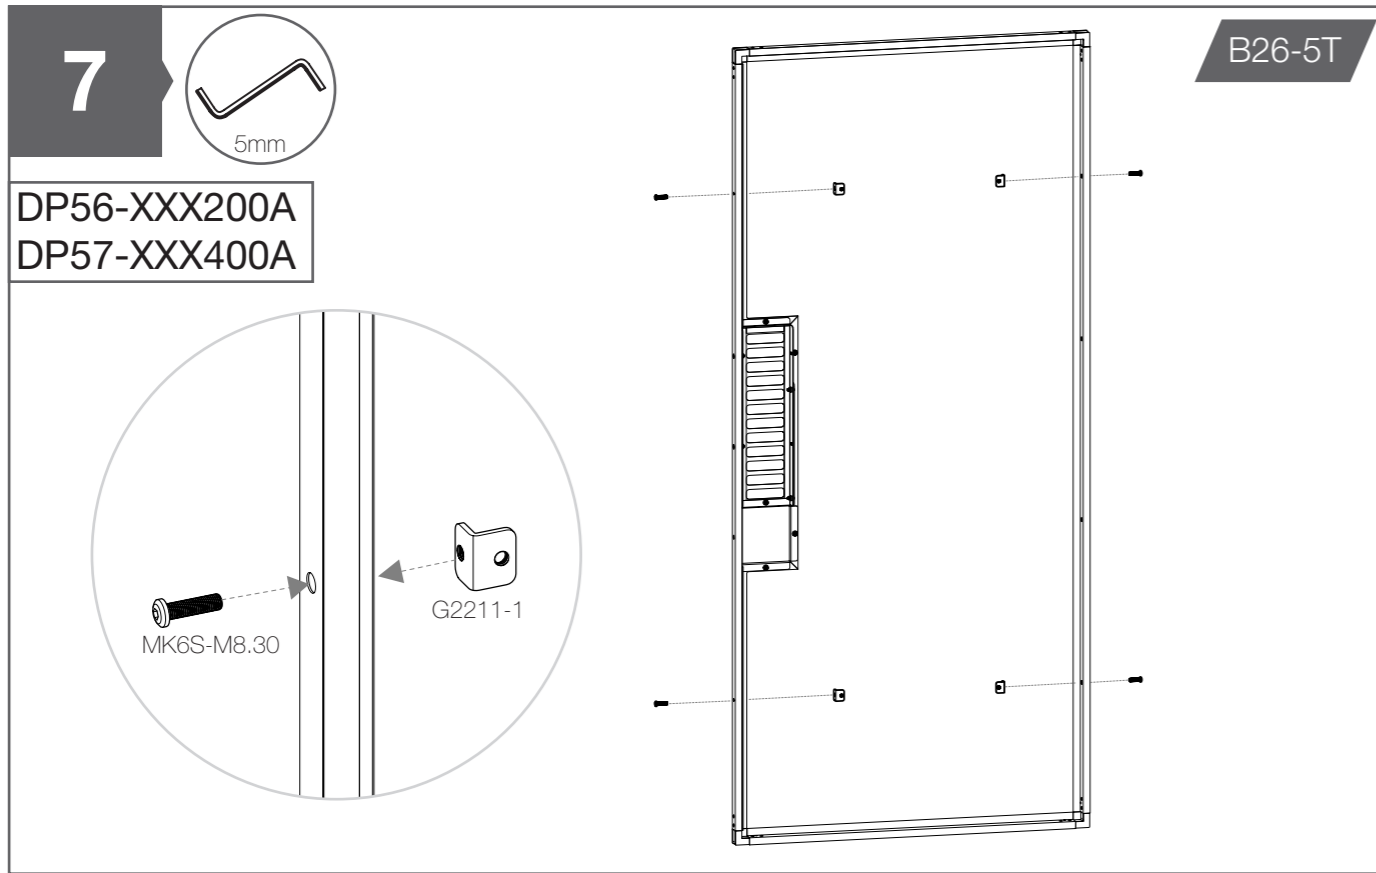

10mm

! Not included

Mesh panel, Sheet metal panel, Plastic panel, Quick fittings

B00-050

Post 70x70

1A Metal/Plastic panel

1

→ X-Guard assembly instruction anchor bolts

→ X-Guard_Premium_70x70_assembly_guide

DP56-XXX200A
DP57-XXX400A

Qty 2 (DP56), 4 (DP57)

2

T01-23

DP56-XXX200A
DP57-XXX400A

10

DP56-XXX200A
DP57-XXX400A