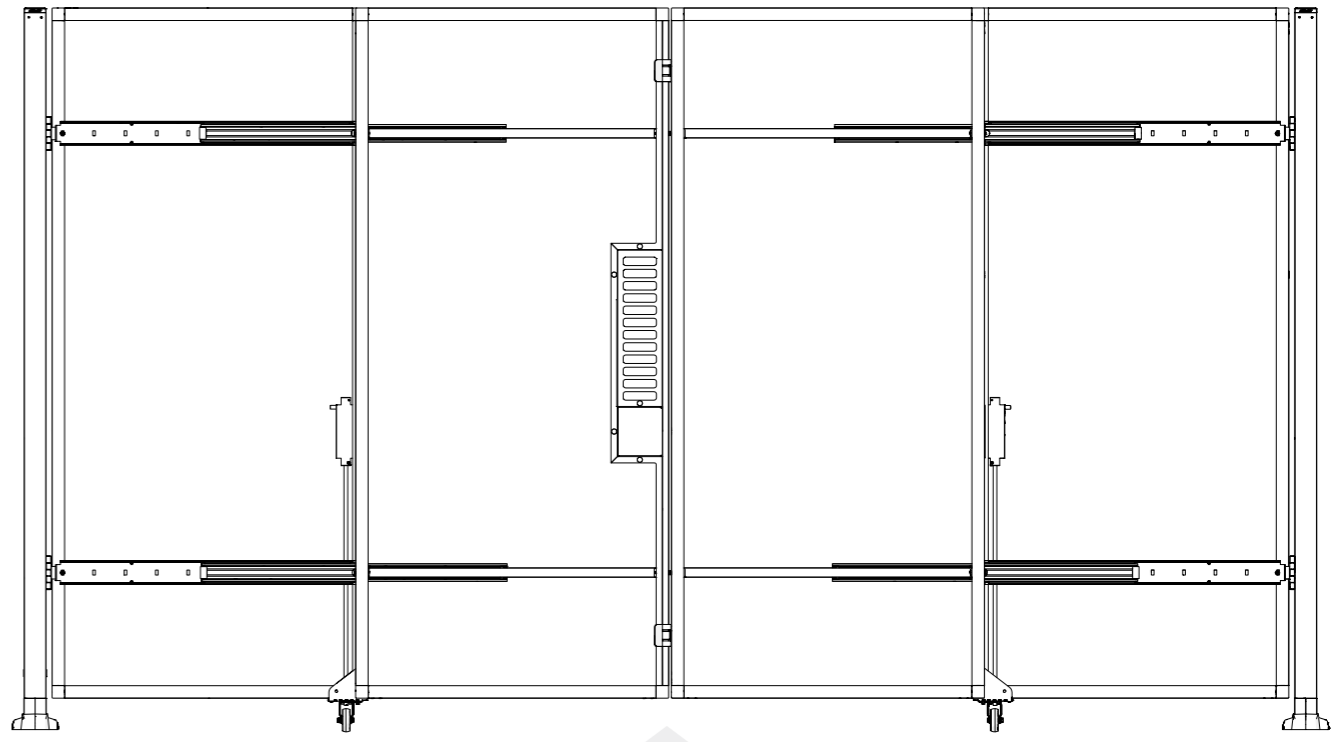

DP57-XXX400A