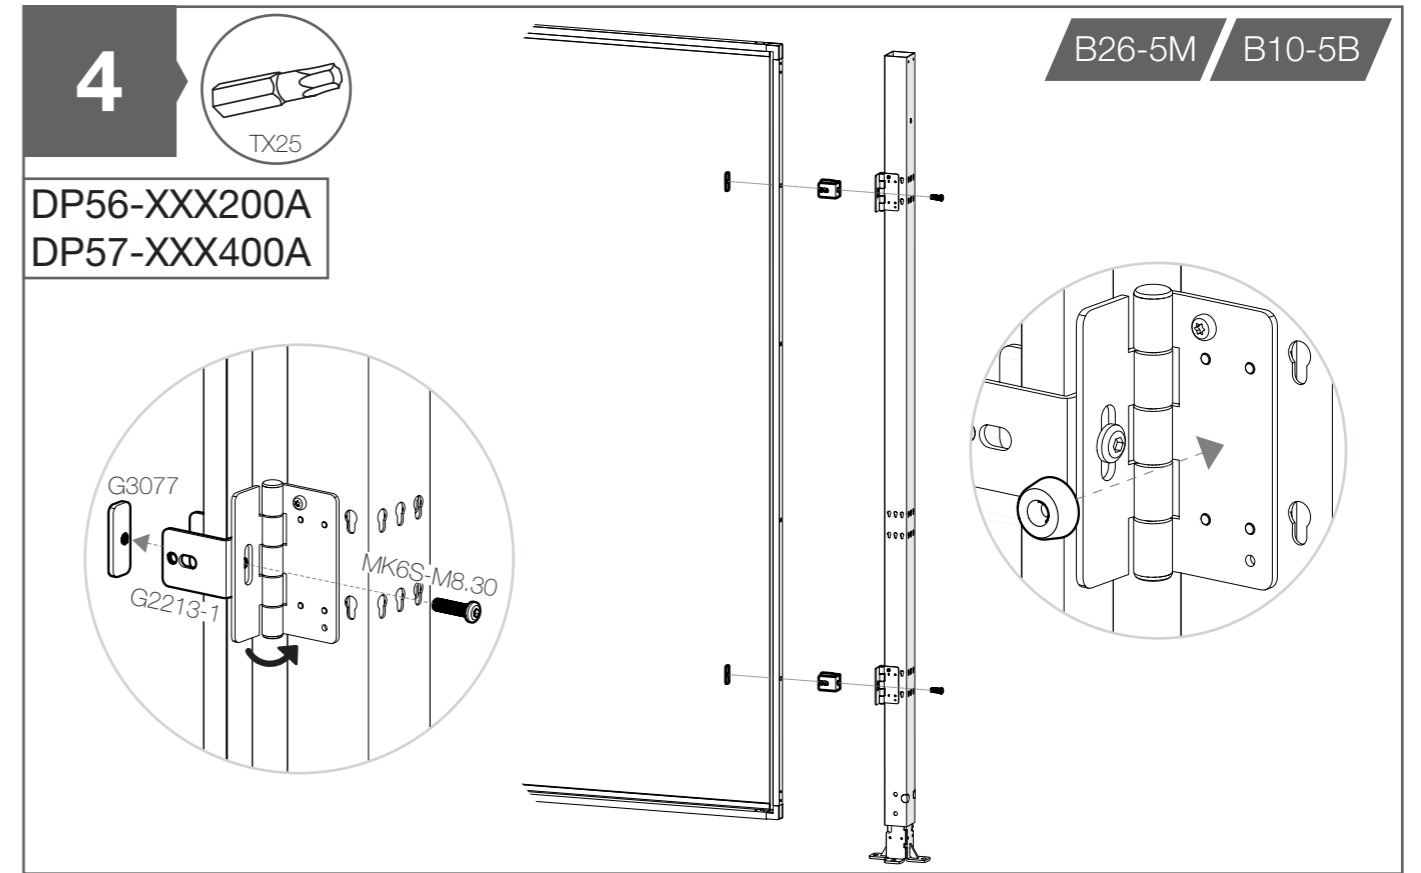

10mm

! Not included

Mesh panel, Sheet metal panel, Plastic panel, Quick fittings

B00-050

Post 70x70

1A Metal/Plastic panel

1

→ X-Guard assembly instruction anchor bolts

→ X-Guard_Premium_70x70_assembly_guide

DP56-XXX200A
DP57-XXX400A

Qty 2 (DP56), 4 (DP57)

2

T01-23

DP56-XXX200A
DP57-XXX400A

10

DP56-XXX200A
DP57-XXX400A