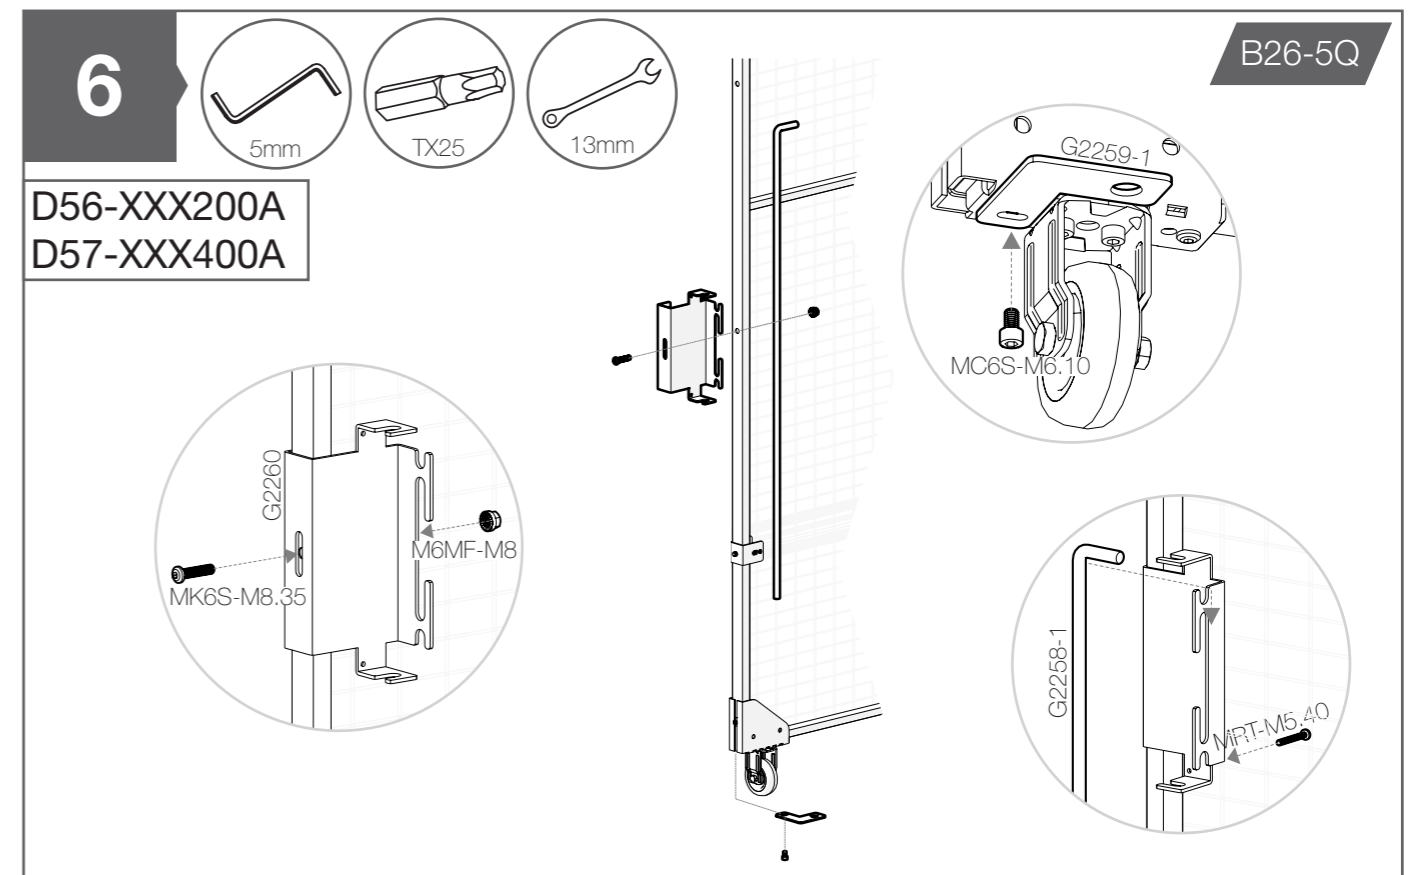

10mm

! Not included

Mesh panel, Sheet metal panel, Plastic panel, Quick fittings

B00-050

Post 70x70

1A Metal/Plastic panel

1

→ X-Guard assembly instruction anchor bolts

DP56-XXX200A

DP57-XXX400A

1

x-guard assembly instruction anchor bolts

D56-XXX200A
D57-XXX400A

2

T01-23

D56-XXX200A
D57-XXX400A