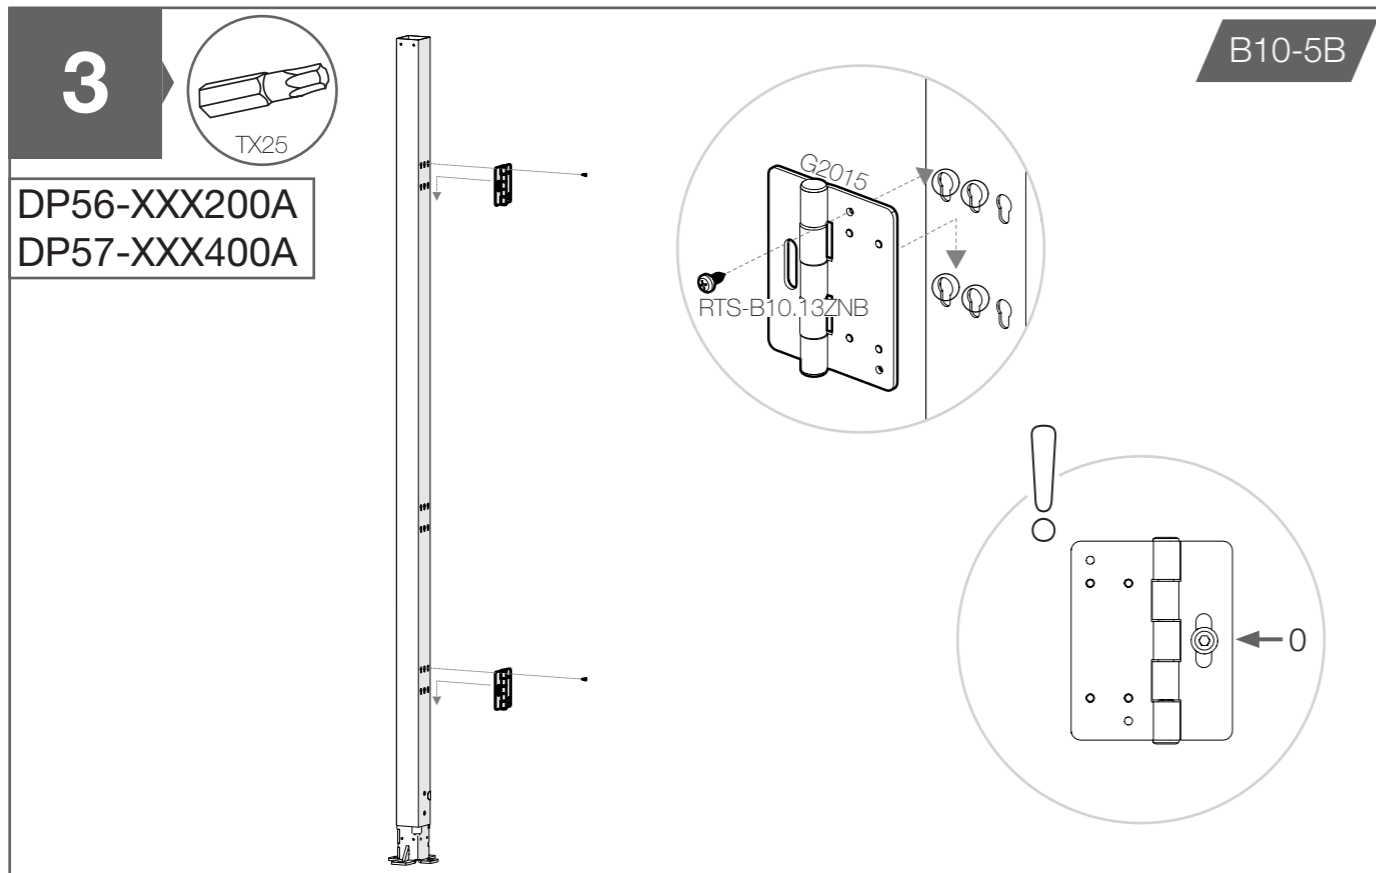

10mm

! Not included

Mesh panel, Sheet metal panel, Plastic panel, Quick fittings

B00-050

Post 70x70

1A Metal/Plastic panel

1

→ X-Guard assembly instruction anchor bolts

→ X-Guard_Premium_70x70_assembly_guide

DP56-XXX200A
DP57-XXX400A

Qty 2 (DP56), 4 (DP57)

2

T01-23

DP56-XXX200A
DP57-XXX400A

10

DP56-XXX200A
DP57-XXX400A

DP56-XXX200A

DP57-XXX400A

1

x-guard assembly instruction anchor bolts

D56-XXX200A
D57-XXX400A

2

T01-23

D56-XXX200A
D57-XXX400A