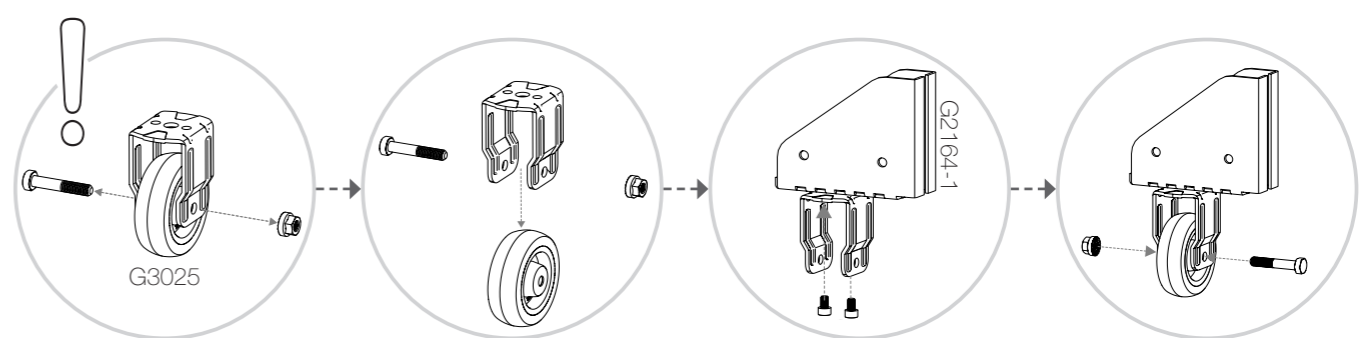

10mm

! Not included

Mesh panel, Sheet metal panel, Plastic panel, Quick fittings

B00-050

Post 70x70

1A Metal/Plastic panel

1

→ X-Guard assembly instruction anchor bolts

→ X-Guard_Premium_70x70_assembly_guide

DP56-XXX200A
DP57-XXX400A

Qty 2 (DP56), 4 (DP57)

2

T01-23

DP56-XXX200A
DP57-XXX400A

10

DP56-XXX200A
DP57-XXX400A

DP56-XXX200A

DP57-XXX400A

1

x-guard assembly instruction anchor bolts

D56-XXX200A
D57-XXX400A

2

T01-23

D56-XXX200A
D57-XXX400A