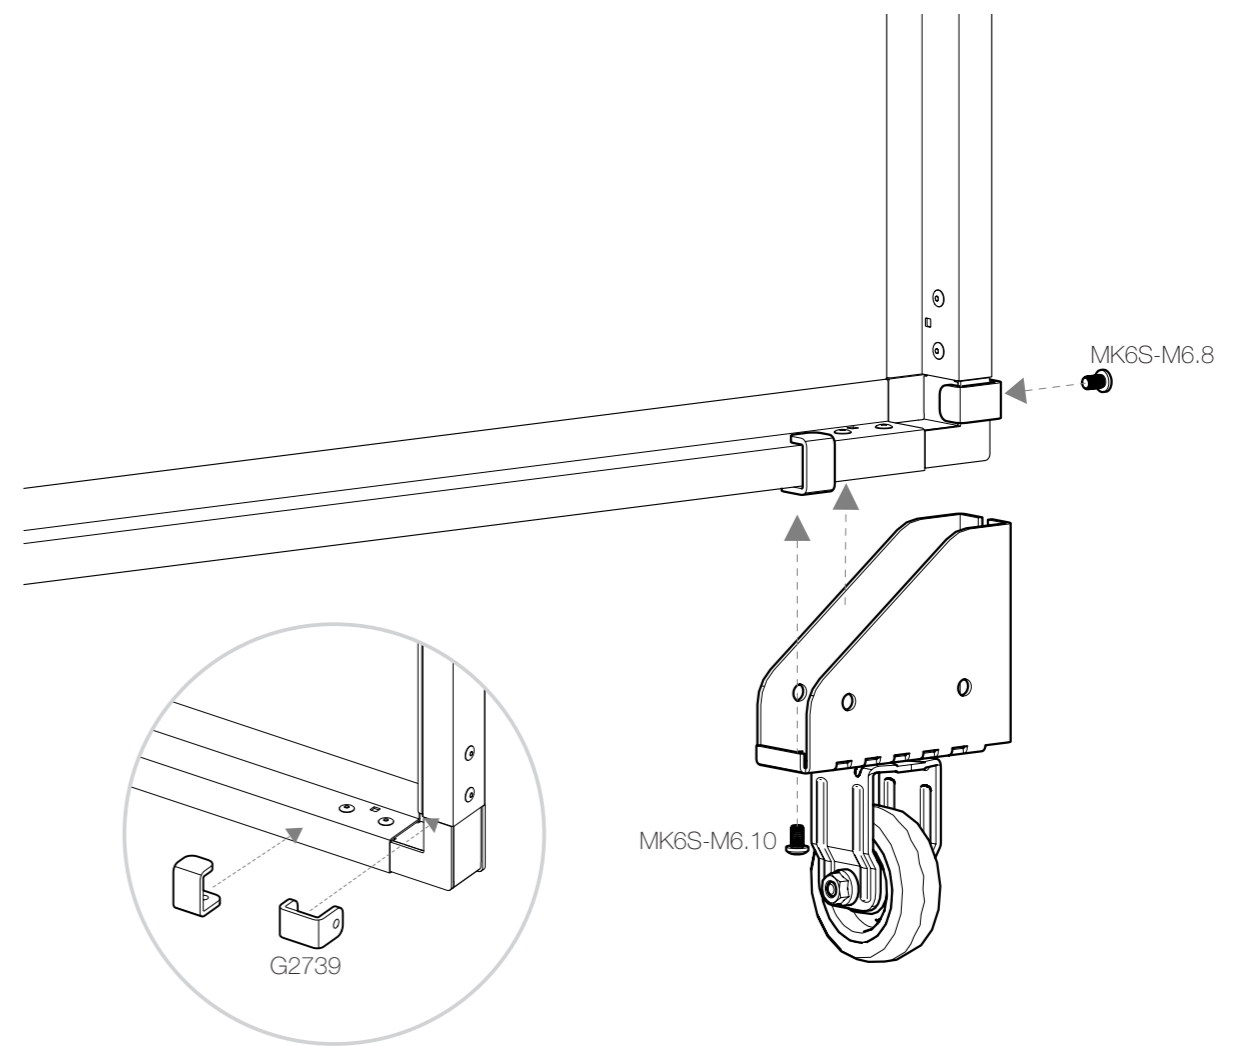

1A Metal/Plastic panel

1

→ X-Guard assembly instruction anchor bolts

→ X-Guard_Premium_70x70_assembly_guide

DP56-XXX200A
DP57-XXX400A

Qty 2 (DP56), 4 (DP57)

2

T01-23

DP56-XXX200A
DP57-XXX400A