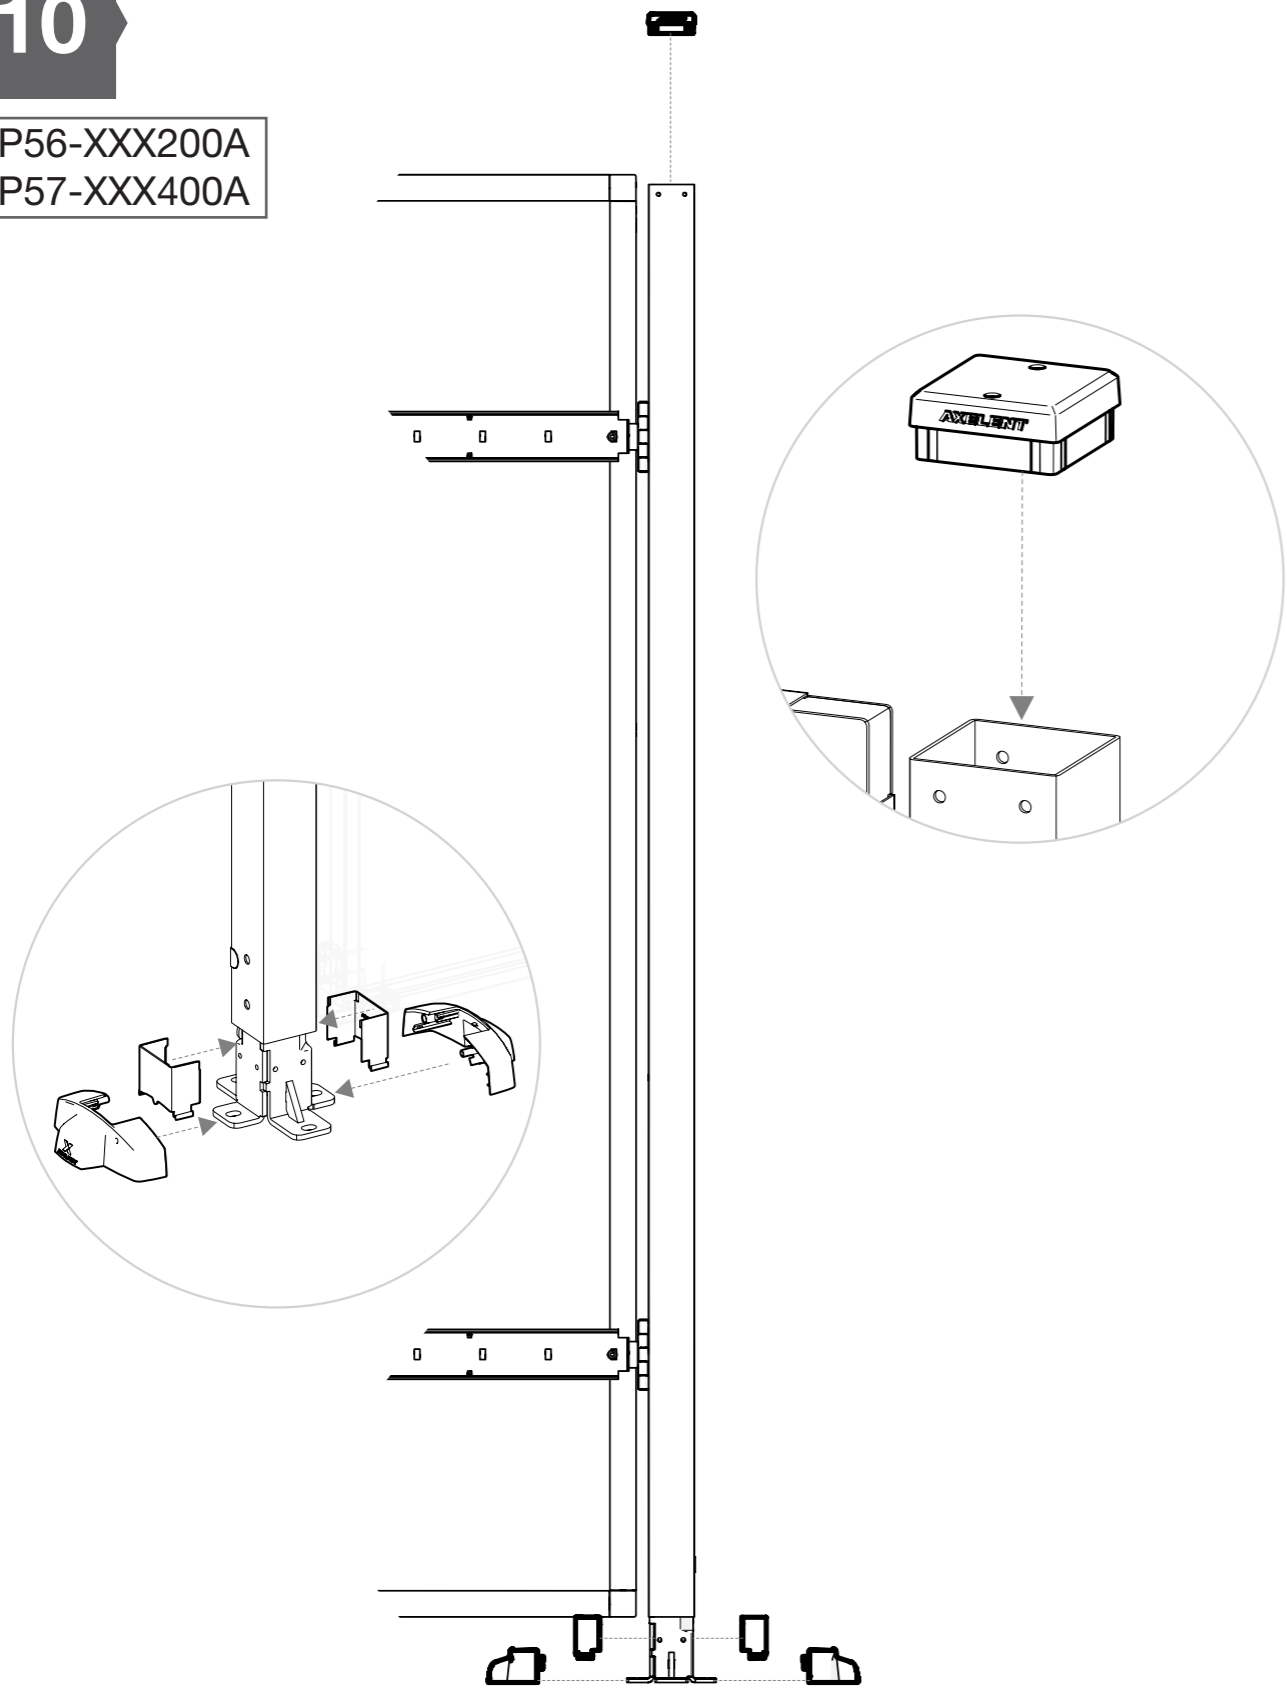

10mm

! Not included

Mesh panel, Sheet metal panel, Plastic panel, Quick fittings

B00-050

Post 70x70

1A Metal/Plastic panel

1

→ X-Guard assembly instruction anchor bolts

→ X-Guard_Premium_70x70_assembly_guide

DP56-XXX200A
DP57-XXX400A

Qty 2 (DP56), 4 (DP57)

2

T01-23

DP56-XXX200A
DP57-XXX400A

10

DP56-XXX200A
DP57-XXX400A

DP56-XXX200A

DP57-XXX400A

1

x-guard assembly instruction anchor bolts

D56-XXX200A
D57-XXX400A

2

T01-23

D56-XXX200A
D57-XXX400A