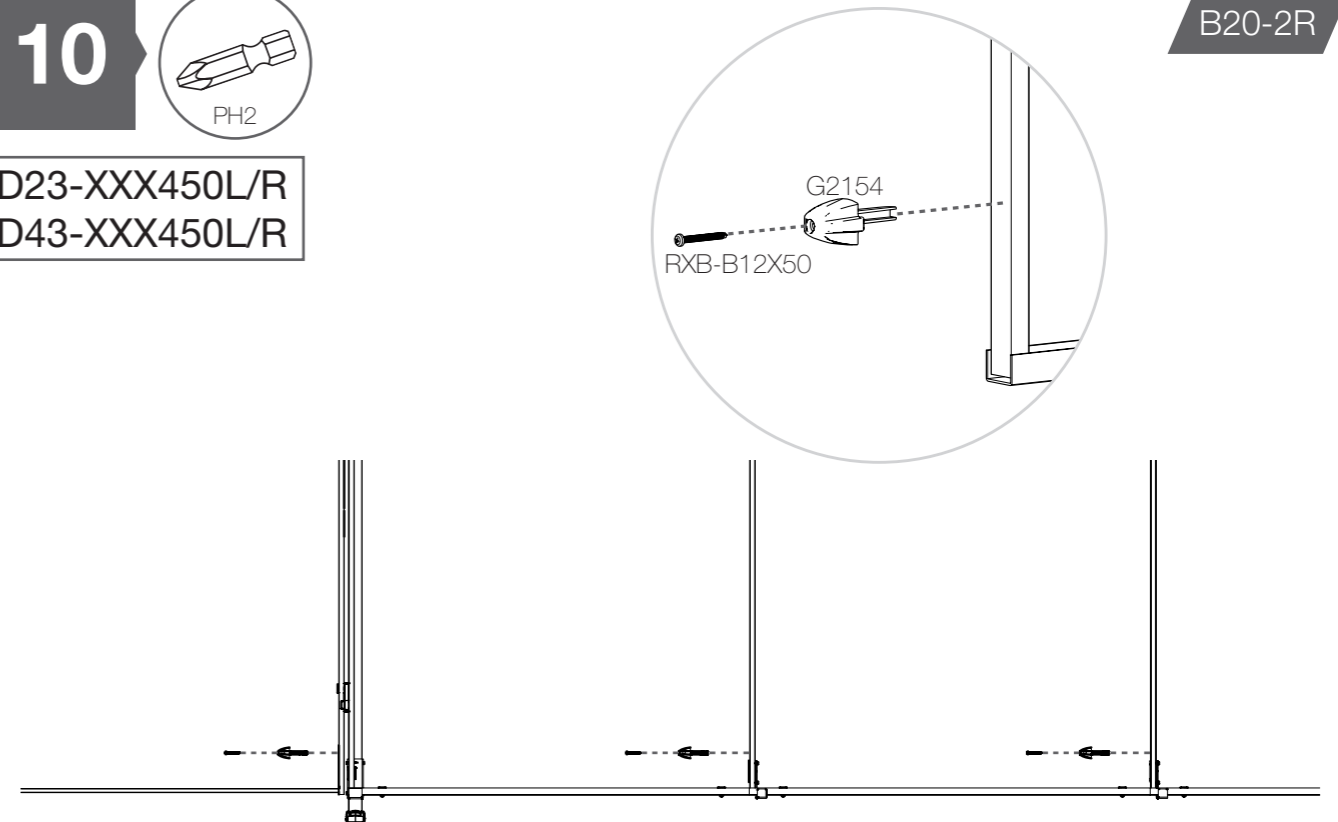

10

PH2

D23-XXX450L/R
D43-XXX450L/R

B20-2R

G2154

RXB-B12X50