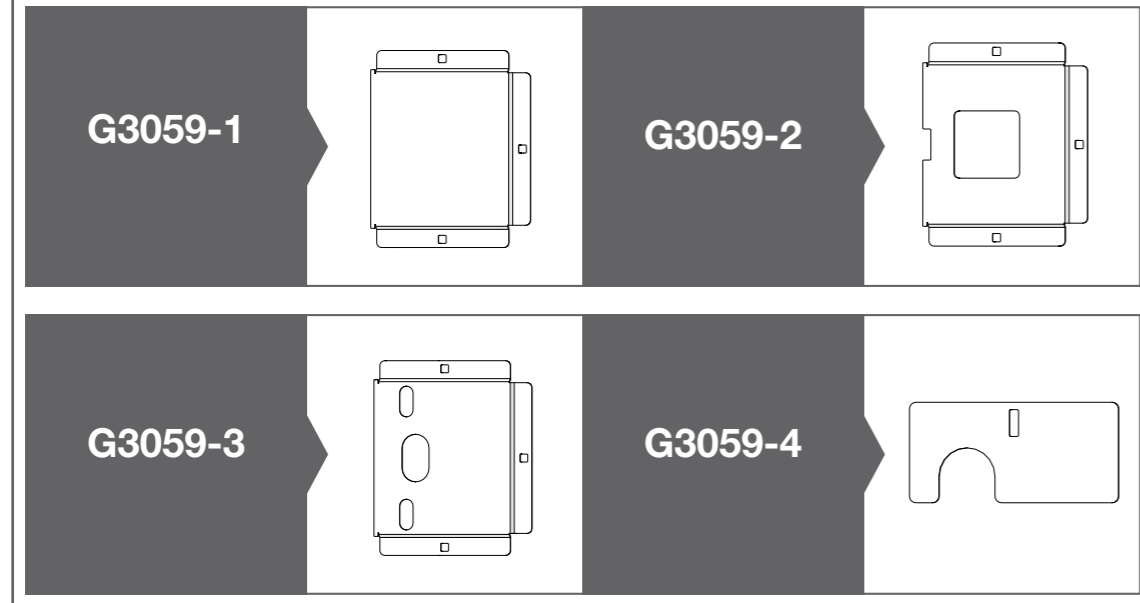

# Axelent Doors

Sheet metal or plastic panel door and Lock plate

**AXELENT AB**

[WWW.AXELENT.COM](http://WWW.AXELENT.COM)

**! Not included**

**! Not included**

**! Not included**

Door panel 358/359-XXXXXX, Decor plate G3060-XXX

Lock plate G3059-X