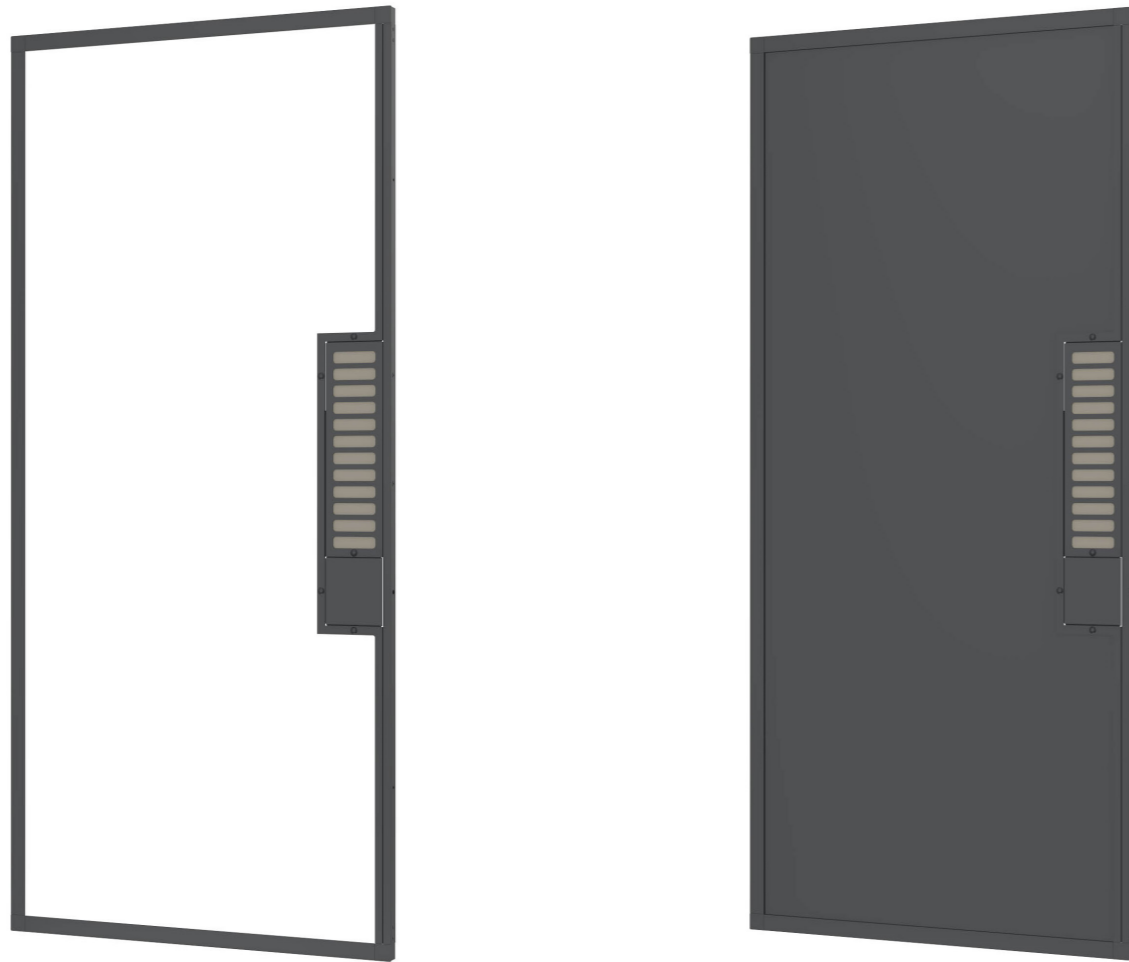

# Axelent Doors

Sheet metal or plastic panel door and Lock plate

**AXELENT AB**

[WWW.AXELENT.COM](http://WWW.AXELENT.COM)

**! Not included**

**! Not included**

**! Not included**

Door panel 358/359-XXXXXX, Decor plate G3060-XXX

Lock plate G3059-X