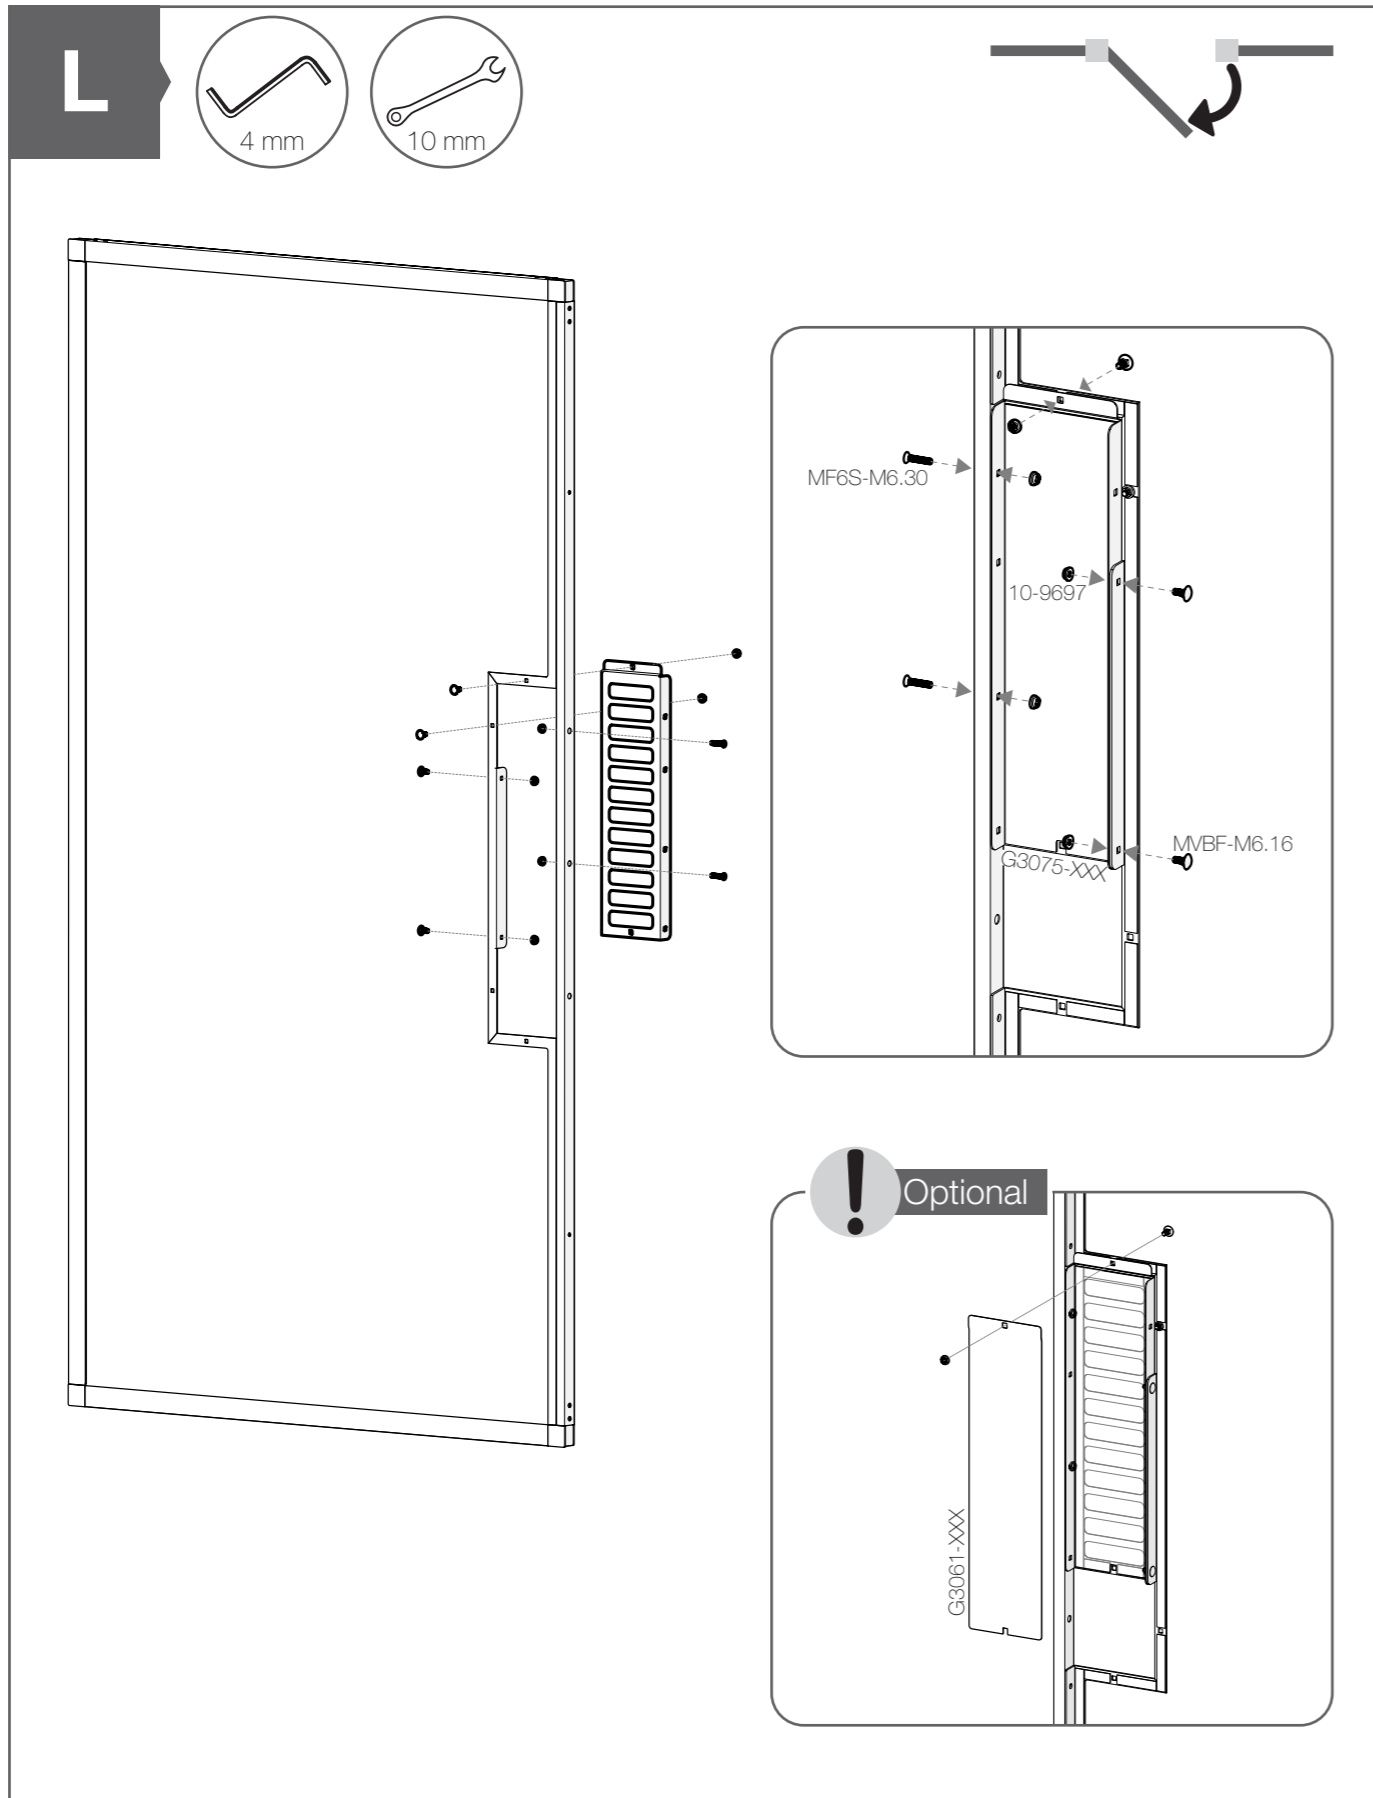

# Axelent Doors

Sheet metal or plastic panel door and Lock plate

**AXELENT AB**

[WWW.AXELENT.COM](http://WWW.AXELENT.COM)

**! Not included**

**! Not included**

**! Not included**

Door panel 358/359-XXXXXX, Decor plate G3060-XXX

Lock plate G3059-X