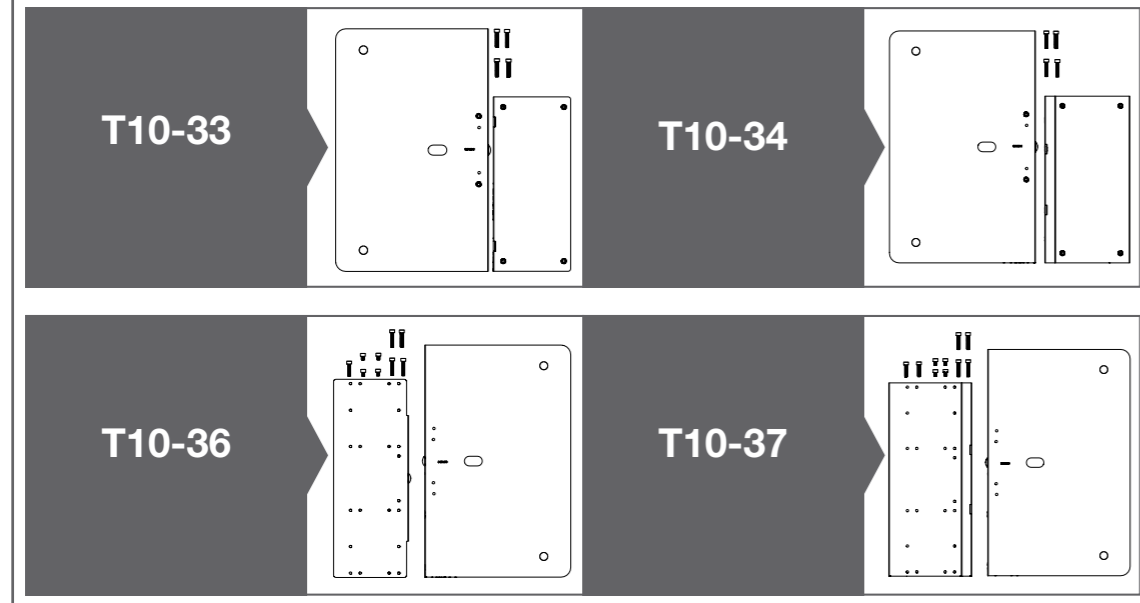

# Axelent Doors

Sheet metal or plastic panel door and Lock plate

**AXELENT AB**

[WWW.AXELENT.COM](http://WWW.AXELENT.COM)

**! Not included**

**! Not included**

**! Not included**

Door panel 358/359-XXXXXX, Decor plate G3060-XXX

Lock plate G3059-X