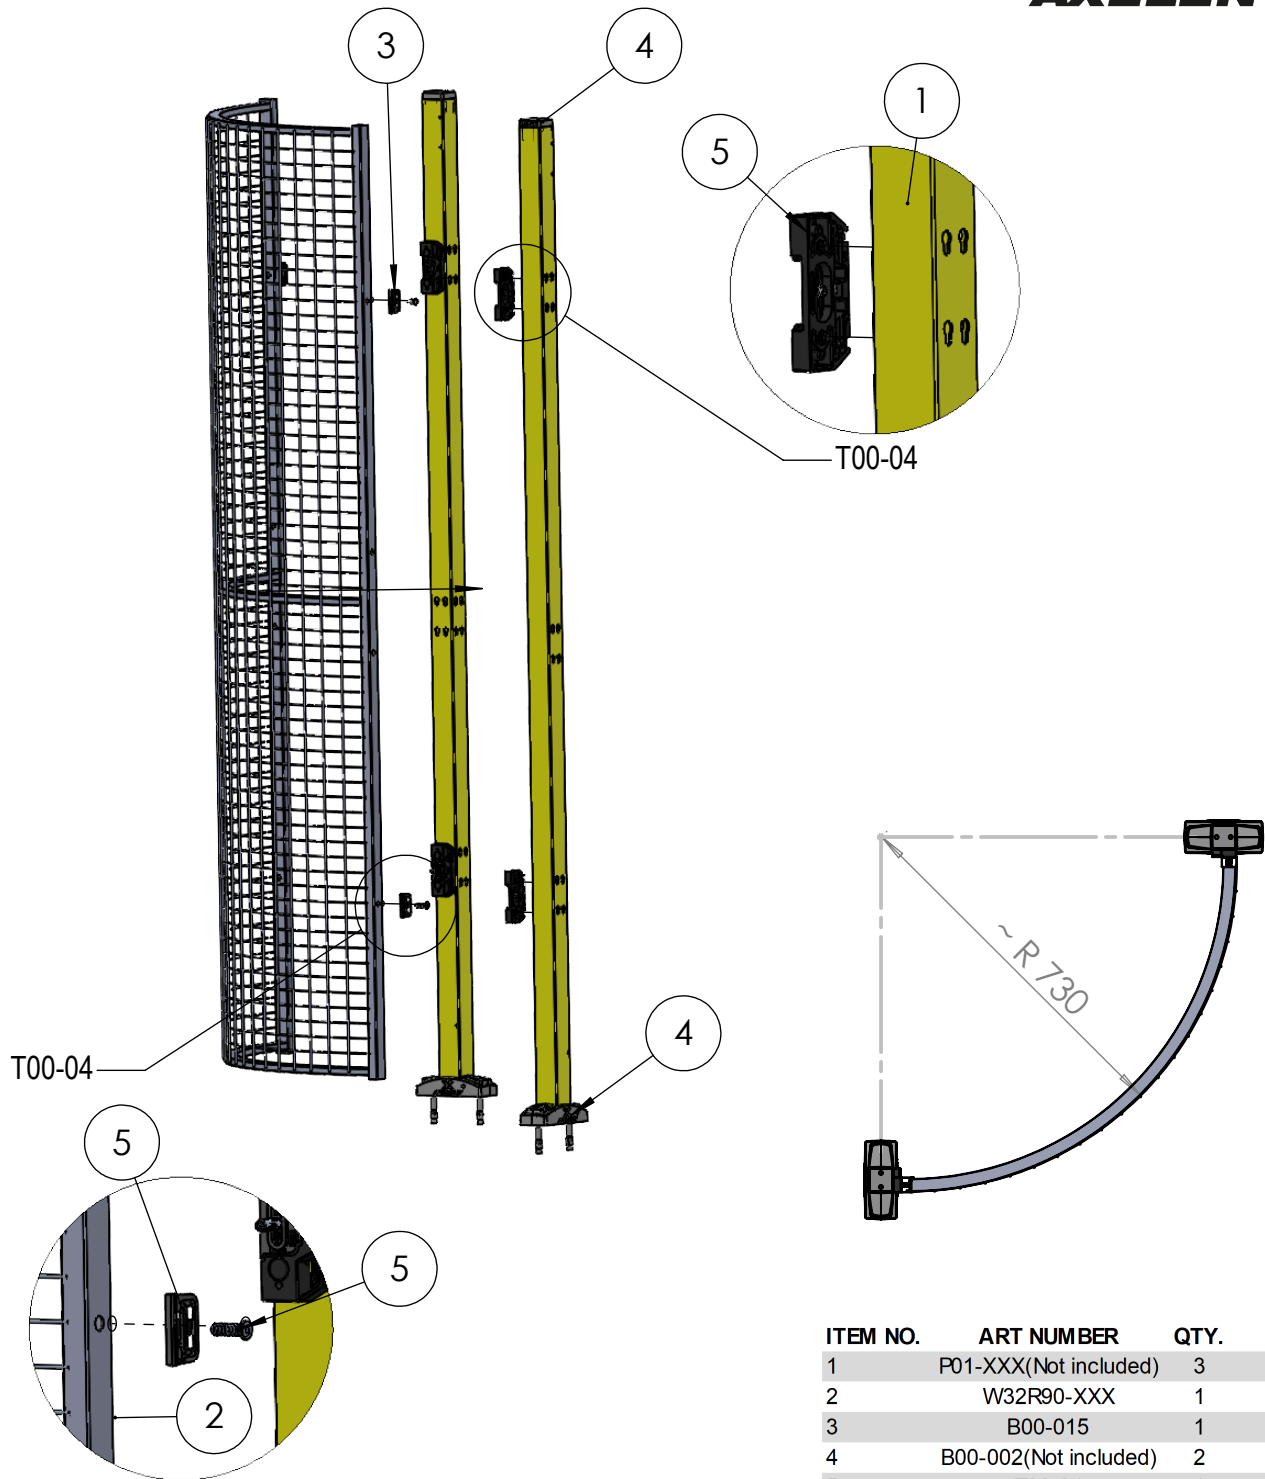

KR-W32R90-XXX

ITEM NO.	ART NUMBER	QTY.
1	P01-XXX(Not included)	3
2	W32R90-XXX	1
3	B00-015	1
4	B00-002(Not included)	2
5	T00-04	1

Date: 2023-10-18

Axelent AB

**BOX 1 · KÄVSJÖVÄGEN 17
SE-335 04 · HILLERSTORP
SWEDEN**

C-number (for internal use)	Drawing-ID	Part/Assembly/Config ID (for internal use)	Description / Article number	Weight (calc.)	Version
C-0007270-01	KR-W32R90-XXX	Default(W32R90-XXX)	Assembly manual, X-G Contour 90 grader	16019.31 g	A.3